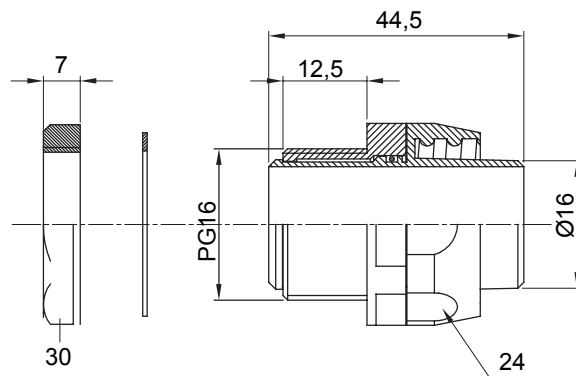

Straight and revolving coupling device for sheath with IP54 protection degree.

Colour	Black RAL 9005	IP degree	IP54
PG pitch	16	Sheath Ø (mm)	16
Type	Revolving	Electrocod	210

DIMENSIONAL

TECHNICAL SYMBOLOGY