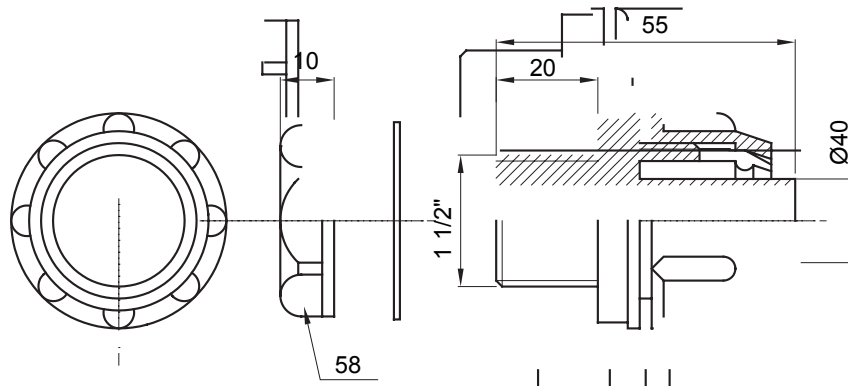

Straight and revolving coupling device for sheath with IP54 protection degree.

Colour	Grey RAL 7035	IP degree	IP54
GAS pitch	1 1/2"	Sheath Ø (mm)	40
Type	Fixed	Electrocod	210

DIMENSIONAL

TECHNICAL SYMBOLOGY