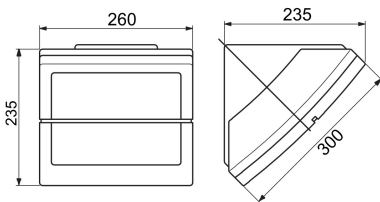

Product Data Sheet

GW82286

EXTRO Range

Multifunctional lighting device for residential and urban areas, with polycarbonate body and sanded diffuser. Possibility of wall, ceiling, pole and column installation in graphite gray, white and midnight blue colors. Also available in the 13W and 26W LED version.

Application	Indoor / Outdoor	Version	Standard
Voltage	220-240 V - 50/60 Hz	Insulation class	I
Colour	Graphite grey	IP degree	IP55
Mechanical resistance	IK09	Glow Wire Test	850 °C
Minimum distance from the illuminated object	1 m	Operating temperature	-25 +25 °C
Efficiency class of compatible lamps	A	Lamp power	26-32 W
Driver type	EVG electronic reactor	No. of lamps	2
Lamp holder	GX24q-3	Lamp	FSM
Weight (kg)	2.5	Electrocod	2415

DIMENSIONAL

PHOTOMETRIC DISTRIBUTION

TECHNICAL SYMBOLOGY

IP
IP55

IK
IK09

GWT
850 °C

STANDARDS/APPROVALS