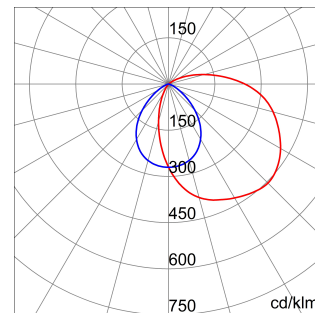

PHOTOMETRIC DISTRIBUTION

TECHNICAL SYMBOLOGY

IP
IP55

IK
IK09

GWT
850 °C

STANDARDS/APPROVALS