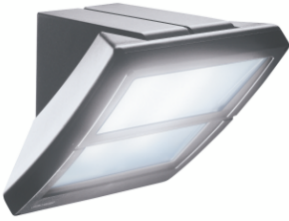

Product Data Sheet

GW82286

EXTRO Range

Multifunctional lighting device for residential and urban areas, with polycarbonate body and sanded diffuser. Possibility of wall, ceiling, pole and column installation in graphite gray, white and midnight blue colors. Also available in the 13W and 26W LED version.

Application	Indoor / Outdoor	Version	Standard
Voltage	220-240 V - 50/60 Hz	Insulation class	I
Colour	Graphite grey	IP degree	IP55
Mechanical resistance	IK09	Glow Wire Test	850 °C
Minimum distance from the illuminated object	1 m	Operating temperature	-25 +25 °C
Efficiency class of compatible lamps	A	Lamp power	26-32 W
Driver type	EVG electronic reactor	No. of lamps	2
Lamp holder	GX24q-3	Lamp	FSM
Weight (kg)	2.5	Electrocod	2415