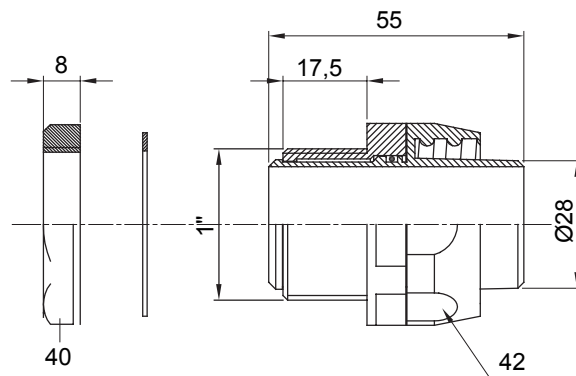

Straight and revolving coupling device for sheath with IP54 protection degree.

Colour	Black RAL 9005	IP degree	IP54
GAS pitch	1"	Sheath Ø (mm)	28
Type	Revolving	Electrocod	210

DIMENSIONAL

TECHNICAL SYMBOLOGY