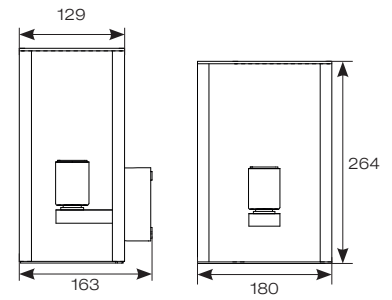

OCTO
Compatible

Connected by

CODE	DESCRIPTION	MAX WATTAGE	CLASS	IP	TRADE
ACAL/E27	E27	40W	1	IP44	£97.50