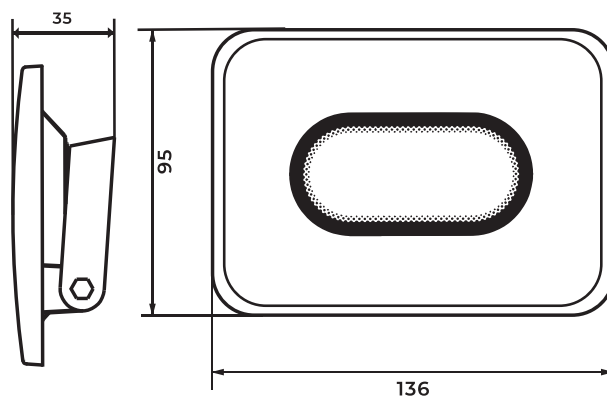

The tiltable up and down body allows more choice where the light is directed.

Control gear and built in driver allows for a quick and easy installation.

Installation can be completed without removing the bracket due to the clever quick fix bracket.

TEMPERATURE RANGE:	-20°~60°C (NONCONDENSING)
--------------------	------------------------------

DIMENSIONS:

WEIGHT (KG):	0,33
--------------	------

THORGEON
www.thorgeon.com
SIA "ATTA-1", Jurkalnes street 1,
Riga, Latvia, LV-1046