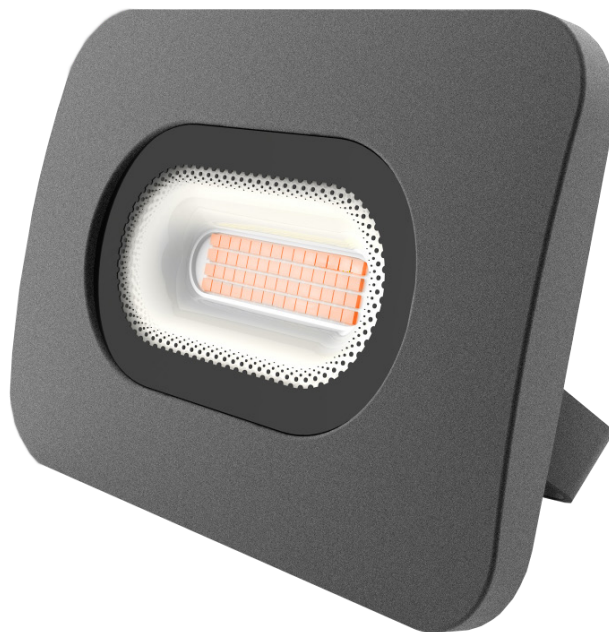

THORGEON

LIGHTING

MINI LED FLOODLIGHT

03006

 LED
POWER
20 W

 COLOR
4000 K

 LUMENS
2000

 120°

 30000 H

 Hz
50

 220 - 240 V

 IP 65

 RA 80

 IK 09

MINI LED FLOODLIGHT

MODEL No: 03006

This is an affordable and brilliant LED floodlight which is small in size yet punchy. IP65 rated, meaning it is dust-tight and offers protection from projected water.

Die-cast aluminium body with glass diffuser - durable and offering a permanent floodlighting solution.

The tiltable up and down body allows more choice where the light is directed.

Control gear and built in driver allows for a quick and easy installation.

Installation can be completed without removing the bracket due to the clever quick fix bracket.