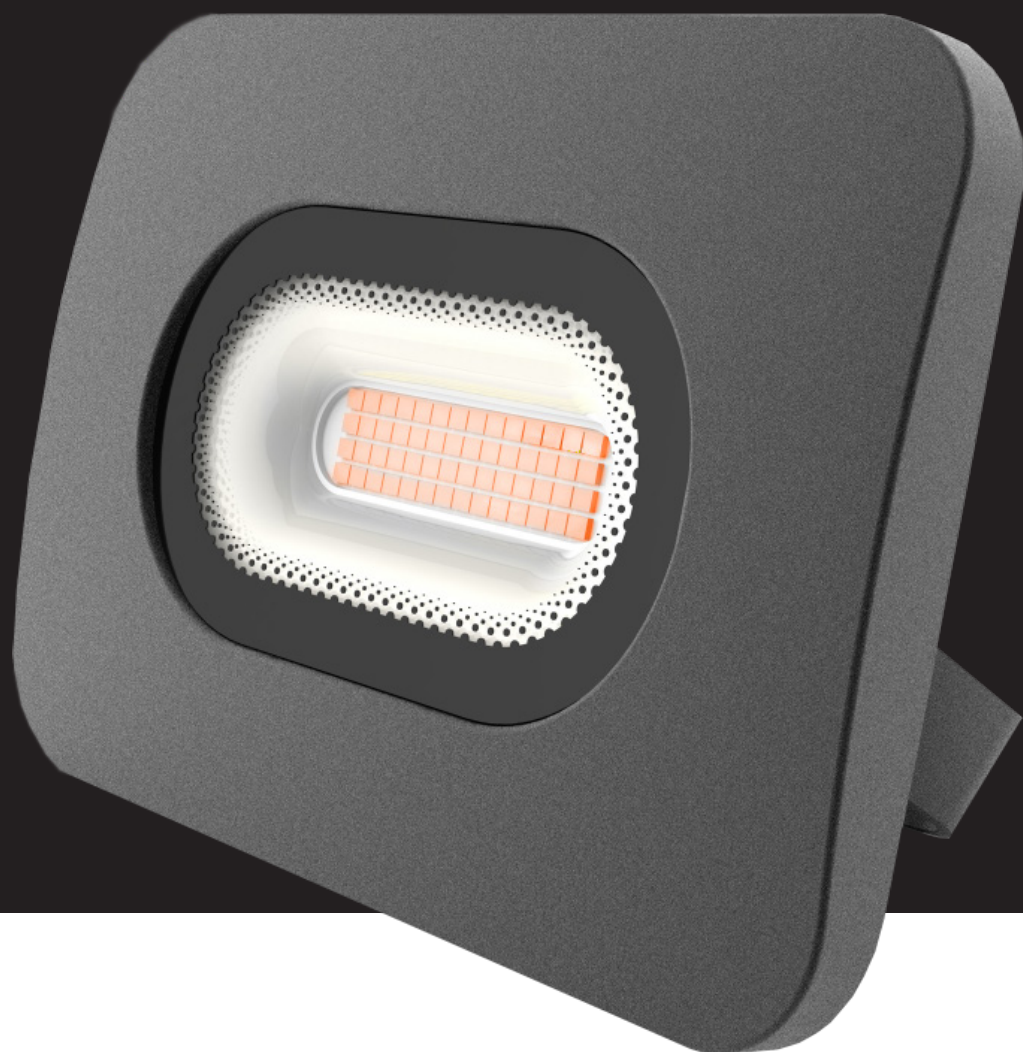

THORGEON

LIGHTING

MINI LED FLOODLIGHT

03006

 LED
POWER
20 W

 COLOR
4000 K

 LUMENS
2000

 120°

 30000 H

 Hz
50

 220 - 240 V

 IP 65

 RA 80

 IK 09

MINI LED FLOODLIGHT

MODEL No: 03006

This is an affordable and brilliant LED floodlight which is small in size yet punchy. IP65 rated, meaning it is dust-tight and offers protection from projected water.

Die-cast aluminium body with glass diffuser - durable and offering a permanent floodlighting solution.

The tiltable up and down body allows more choice where the light is directed.

Control gear and built in driver allows for a quick and easy installation.

Installation can be completed without removing the bracket due to the clever quick fix bracket.