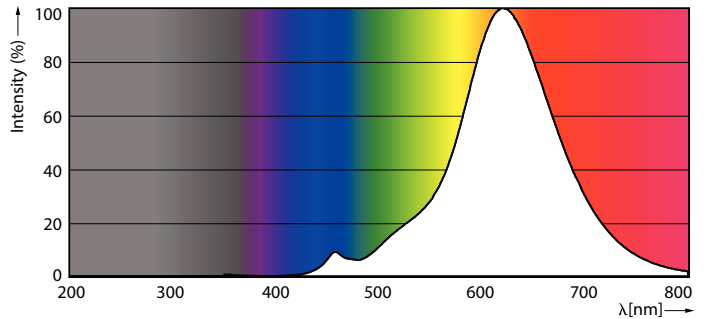

Product data

General Information		Input Frequency		
Cap-Base	E27 [E27]		50 to 60 Hz	
Nominal lifetime	15,000 hour(s)	Power Consumption	6.5 W	
Switching Cycle	20,000	Lamp Current (Nom)	40 mA	
Rated Lifetime (Hours)	15,000 hour(s)	Wattage Equivalent	20 W	
Lighting Technology	LED	Starting Time (Nom)	0.5 s	
		Warm-up time to 60% light	0.5 s	
		Power Factor (Fraction)	0.7	
		Voltage (Nom)	220-240 V	
Light Technical		Temperature		
Color Code	818 [CCT of 1800K]		T-Case Maximum (Nom)	45 °C
Color Code	818 [CCT of 1800K]			
Luminous Flux	200 lumen	Controls and Dimming		
Color Designation	1800	Dimmable	Yes	
Correlated Color Temperature (Nom)	1800 K			
Luminous Efficacy (rated) (Nom)	30.00 lm/W	Mechanical and Housing		
Color Consistency	<6	Bulb Finish	smoky	
Color rendering index (CRI)	80	Bulb Shape	G200 [G 200mm]	
LLMF At End Of Nominal Lifetime (Nom)	70 %			
Operating and Electrical				
Line Frequency	50 to 60 Hz			

Classic filament LEDbulbs

Approval and Application

Energy Consumption kWh/1000 h	7 kWh
CE mark	Yes
EU RoHS compliant	Yes

Product Data

Full product code	871951431539600
Order product name	LED giant 20W E27 G200 1800K smoky D

Dimensional drawing

Product	D	C
LED giant 20W E27 G200 1800K smoky D	202 mm	286 mm

Photometric data

Light Distribution Diagram - LED giant 20W E27 G200 1800K smoky D

Spectral Power Distribution Colour - LED giant 20W E27 G200 1800K smoky D