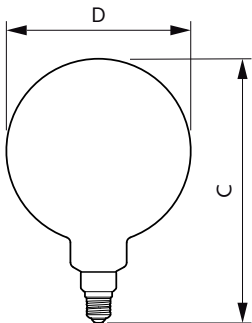

Order code	929002982601
Numerator - Quantity Per Pack	1
Numerator - Packs per outer box	2
Material number (12NC)	929002982601
Full product name	LED giant 20W E27 G200 1800K smoky D
EAN/UPC - Case	8719514315402

Dimensional drawing

Product	D	C
LED giant 20W E27 G200 1800K smoky D	202 mm	286 mm

Photometric data

Light Distribution Diagram - LED giant 20W E27 G200 1800K smoky D

Spectral Power Distribution Colour - LED giant 20W E27 G200 1800K smoky D