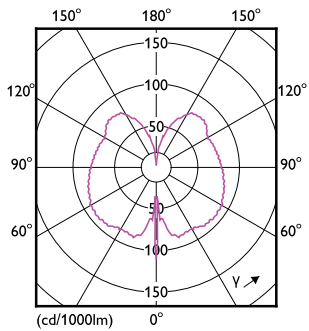

Product data

General Information		Input Frequency		
Cap-Base	E27 [E27]		50 to 60 Hz	
Nominal lifetime	15,000 hour(s)	Power Consumption	6.5 W	
Switching Cycle	20,000	Lamp Current (Nom)	40 mA	
Rated Lifetime (Hours)	15,000 hour(s)	Wattage Equivalent	20 W	
Lighting Technology	LED	Starting Time (Nom)	0.5 s	
		Warm-up time to 60% light	0.5 s	
		Power Factor (Fraction)	0.7	
		Voltage (Nom)	220-240 V	
Light Technical		Temperature		
Color Code	818 [CCT of 1800K]		T-Case Maximum (Nom)	45 °C
Color Code	818 [CCT of 1800K]			
Luminous Flux	200 lumen	Controls and Dimming		
Color Designation	1800	Dimmable	Yes	
Correlated Color Temperature (Nom)	1800 K			
Luminous Efficacy (rated) (Nom)	30.00 lm/W	Mechanical and Housing		
Color Consistency	<6	Bulb Finish	smoky	
Color rendering index (CRI)	80	Bulb Shape	G200 [G 200mm]	
LLMF At End Of Nominal Lifetime (Nom)	70 %			
Operating and Electrical				
Line Frequency	50 to 60 Hz			

Classic filament LEDbulbs

Approval and Application

Energy Consumption kWh/1000 h	7 kWh
CE mark	Yes
EU RoHS compliant	Yes

Product Data

Full product code	871951431539600
Order product name	LED giant 20W E27 G200 1800K smoky D

Order code	929002982601
Numerator - Quantity Per Pack	1
Numerator - Packs per outer box	2
Material number (12NC)	929002982601
Full product name	LED giant 20W E27 G200 1800K smoky D
EAN/UPC - Case	8719514315402

Dimensional drawing

Product	D	C
LED giant 20W E27 G200 1800K smoky D	202 mm	286 mm

Photometric data

Light Distribution Diagram - LED giant 20W E27 G200 1800K smoky D

Spectral Power Distribution Colour - LED giant 20W E27 G200 1800K smoky D