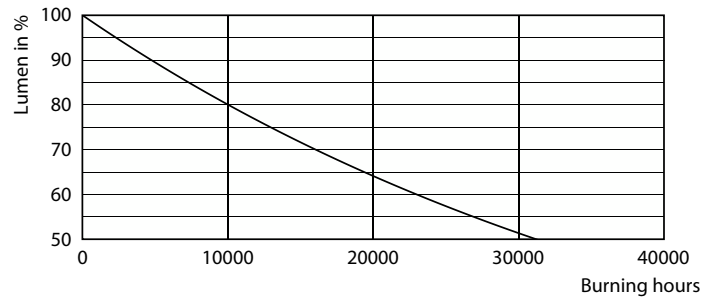

Classic filament LEDbulbs

Lifetime

Lumen Maintenance Diagram - LED giant 20W E27 G200 1800K smoky D