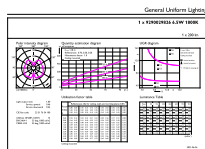

Dimensional drawing

Product	D	C
LED giant 20W E27 G200 1800K smoky D	202 mm	286 mm

Photometric data

Light Distribution Diagram - LED giant 20W E27 G200 1800K smoky D

Spectral Power Distribution Colour - LED giant 20W E27 G200 1800K smoky D