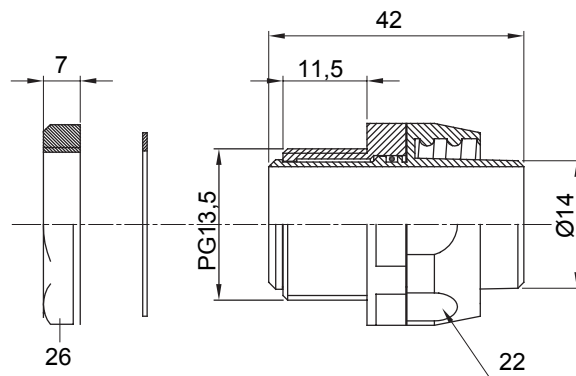

Straight and revolving coupling device for sheath with IP54 protection degree.

Colour	Grey RAL 7035	IP degree	IP54
PG pitch	13.5	Sheath Ø (mm)	14
Type	Revolving	Electrocod	210

DIMENSIONAL

TECHNICAL SYMBOLOGY