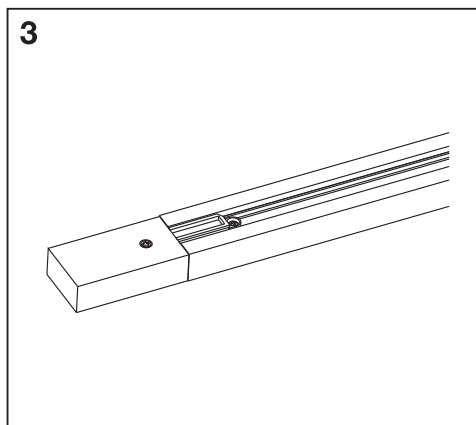

# TRACKLIGHT SUPPLY CONNECTOR

Item	Model	Socket	Dimension L x W x H	Color	EAN
A	TRACKLIGHT SPOT CYLINDER	GU10	140 x 55 x 130 mm	White Black	4058075756588 4058075756625
B	TRACKLIGHT SPOT MINICYLINDER	GU10	135 x 65 x 93 mm	White Black	4058075756649 4058075756663
C	TRACKLIGHT SPOT CYLINDER	GU10	142 x 65 x 93 mm	White Black	4058075756687 4058075756700
D	SMART WIFI TRACKL SPOT CIRCLE TUNABLE	Integrated LED	ø120 x 95 mm	White Black	4058075759749 4058075759763
E	SMART WIFI TRACKL SPOT OSAKA TUNABLE	Integrated LED	64.5 x 92 x 140 mm	White Black	4058075759787 4058075759800
F	TRACKLIGHT RAIL	-	1000 x 35 x 18 mm	White Black	4058075763920 4058075763944
G	TRACKLIGHT SUPPLY CONNECTOR	-	104 x 35 x 18 mm	White Black	4058075763968 4058075763982
H	TRACKLIGHT LINEAR CONNECTOR	-	64 x 35 x 18 mm	White Black	4058075764002 4058075764026
I	TRACKLIGHT CORNER CONNECTOR	-	104 x 104 x 18 mm	White Black	4058075764040 4058075764064
J	TRACKLIGHT FLEXIBLE CONNECTOR	-	290 x 35 x 18 mm	White Black	4058075764088 4058075764101
K	TRACKLIGHT CROSS CONNECTOR	-	172 x 172 x 18 mm	White Black	4058075764125 4058075764149
L	TRACKLIGHT SUSPENSION KIT	-	61 x 33 x 15 / ø40 x 47 mm	White Black	4058075764163 4058075764187
M	TRACKLIGHT ROUND BASE	-	32 x ø100 mm	White Black	4058075764200 4058075764224