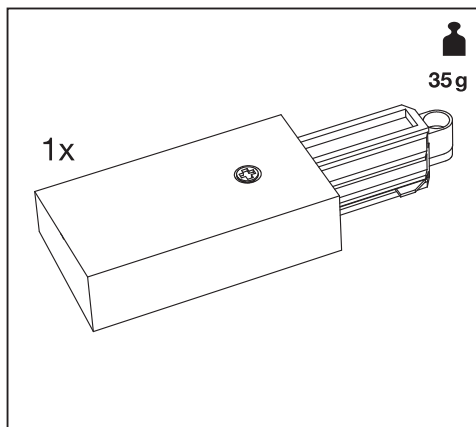

# TRACKLIGHT SUPPLY CONNECTOR

---

	<b>EAN</b>	<b>IP</b>	<b>Δ (°C)</b>	<b>V~</b>	<b>Hz</b>
<b>TRACKLIGHT SUPPLY CONNECTOR WT</b>	4058075763968	20	-20...+40	220-240	50/60
<b>TRACKLIGHT SUPPLY CONNECTOR BK</b>	4058075763982	20	-20...+40	220-240	50/60

# TRACKLIGHT SUPPLY CONNECTOR

Item	Model	Socket	Dimension L x W x H	Color	EAN
A	TRACKLIGHT SPOT CYLINDER	GU10	140 x 55 x 130 mm	White Black	4058075756588 4058075756625
B	TRACKLIGHT SPOT MINICYLINDER	GU10	135 x 65 x 93 mm	White Black	4058075756649 4058075756663
C	TRACKLIGHT SPOT CYLINDER	GU10	142 x 65 x 93 mm	White Black	4058075756687 4058075756700
D	SMART WIFI TRACKL SPOT CIRCLE TUNABLE	Integrated LED	ø120 x 95 mm	White Black	4058075759749 4058075759763
E	SMART WIFI TRACKL SPOT OSAKA TUNABLE	Integrated LED	64.5 x 92 x 140 mm	White Black	4058075759787 4058075759800
F	TRACKLIGHT RAIL	-	1000 x 35 x 18 mm	White Black	4058075763920 4058075763944
G	TRACKLIGHT SUPPLY CONNECTOR	-	104 x 35 x 18 mm	White Black	4058075763968 4058075763982
H	TRACKLIGHT LINEAR CONNECTOR	-	64 x 35 x 18 mm	White Black	4058075764002 4058075764026
I	TRACKLIGHT CORNER CONNECTOR	-	104 x 104 x 18 mm	White Black	4058075764040 4058075764064
J	TRACKLIGHT FLEXIBLE CONNECTOR	-	290 x 35 x 18 mm	White Black	4058075764088 4058075764101
K	TRACKLIGHT CROSS CONNECTOR	-	172 x 172 x 18 mm	White Black	4058075764125 4058075764149
L	TRACKLIGHT SUSPENSION KIT	-	61 x 33 x 15 / ø40 x 47 mm	White Black	4058075764163 4058075764187
M	TRACKLIGHT ROUND BASE	-	32 x ø100 mm	White Black	4058075764200 4058075764224