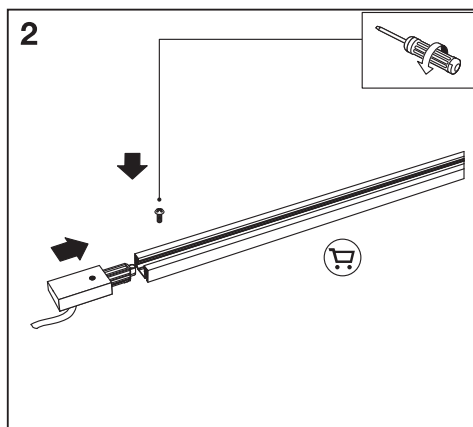

# TRACKLIGHT SUPPLY CONNECTOR

---

	<b>EAN</b>	<b>IP</b>	<b>Δ (°C)</b>	<b>V~</b>	<b>Hz</b>
<b>TRACKLIGHT SUPPLY CONNECTOR WT</b>	4058075763968	20	-20...+40	220-240	50/60
<b>TRACKLIGHT SUPPLY CONNECTOR BK</b>	4058075763982	20	-20...+40	220-240	50/60

# TRACKLIGHT SUPPLY CONNECTOR

Item	Model	Socket	Dimension L x W x H	Color	EAN
A	TRACKLIGHT SPOT CYLINDER	GU10	140 x 55 x 130 mm	White Black	4058075756588 4058075756625
B	TRACKLIGHT SPOT MINICYLINDER	GU10	135 x 65 x 93 mm	White Black	4058075756649 4058075756663
C	TRACKLIGHT SPOT CYLINDER	GU10	142 x 65 x 93 mm	White Black	4058075756687 4058075756700
D	SMART WIFI TRACKL SPOT CIRCLE TUNABLE	Integrated LED	ø120 x 95 mm	White Black	4058075759749 4058075759763
E	SMART WIFI TRACKL SPOT OSAKA TUNABLE	Integrated LED	64.5 x 92 x 140 mm	White Black	4058075759787 4058075759800
F	TRACKLIGHT RAIL	-	1000 x 35 x 18 mm	White Black	4058075763920 4058075763944
G	TRACKLIGHT SUPPLY CONNECTOR	-	104 x 35 x 18 mm	White Black	4058075763968 4058075763982
H	TRACKLIGHT LINEAR CONNECTOR	-	64 x 35 x 18 mm	White Black	4058075764002 4058075764026
I	TRACKLIGHT CORNER CONNECTOR	-	104 x 104 x 18 mm	White Black	4058075764040 4058075764064
J	TRACKLIGHT FLEXIBLE CONNECTOR	-	290 x 35 x 18 mm	White Black	4058075764088 4058075764101
K	TRACKLIGHT CROSS CONNECTOR	-	172 x 172 x 18 mm	White Black	4058075764125 4058075764149
L	TRACKLIGHT SUSPENSION KIT	-	61 x 33 x 15 / ø40 x 47 mm	White Black	4058075764163 4058075764187
M	TRACKLIGHT ROUND BASE	-	32 x ø100 mm	White Black	4058075764200 4058075764224