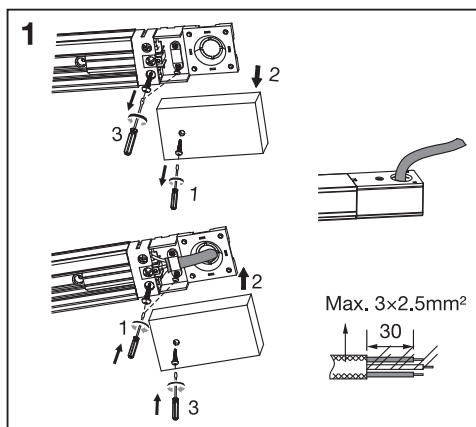

# TRACKLIGHT SUPPLY CONNECTOR

---

	<b>EAN</b>	<b>IP</b>	<b>Δ (°C)</b>	<b>V~</b>	<b>Hz</b>
<b>TRACKLIGHT SUPPLY CONNECTOR WT</b>	4058075763968	20	-20...+40	220-240	50/60
<b>TRACKLIGHT SUPPLY CONNECTOR BK</b>	4058075763982	20	-20...+40	220-240	50/60

# TRACKLIGHT SUPPLY CONNECTOR

Item	Model	Socket	Dimension L x W x H	Color	EAN
A	TRACKLIGHT SPOT CYLINDER	GU10	140 x 55 x 130 mm	White Black	4058075756588 4058075756625
B	TRACKLIGHT SPOT MINICYLINDER	GU10	135 x 65 x 93 mm	White Black	4058075756649 4058075756663
C	TRACKLIGHT SPOT CYLINDER	GU10	142 x 65 x 93 mm	White Black	4058075756687 4058075756700
D	SMART WIFI TRACKL SPOT CIRCLE TUNABLE	Integrated LED	ø120 x 95 mm	White Black	4058075759749 4058075759763
E	SMART WIFI TRACKL SPOT OSAKA TUNABLE	Integrated LED	64.5 x 92 x 140 mm	White Black	4058075759787 4058075759800
F	TRACKLIGHT RAIL	-	1000 x 35 x 18 mm	White Black	4058075763920 4058075763944
G	TRACKLIGHT SUPPLY CONNECTOR	-	104 x 35 x 18 mm	White Black	4058075763968 4058075763982
H	TRACKLIGHT LINEAR CONNECTOR	-	64 x 35 x 18 mm	White Black	4058075764002 4058075764026
I	TRACKLIGHT CORNER CONNECTOR	-	104 x 104 x 18 mm	White Black	4058075764040 4058075764064
J	TRACKLIGHT FLEXIBLE CONNECTOR	-	290 x 35 x 18 mm	White Black	4058075764088 4058075764101
K	TRACKLIGHT CROSS CONNECTOR	-	172 x 172 x 18 mm	White Black	4058075764125 4058075764149
L	TRACKLIGHT SUSPENSION KIT	-	61 x 33 x 15 / ø40 x 47 mm	White Black	4058075764163 4058075764187
M	TRACKLIGHT ROUND BASE	-	32 x ø100 mm	White Black	4058075764200 4058075764224