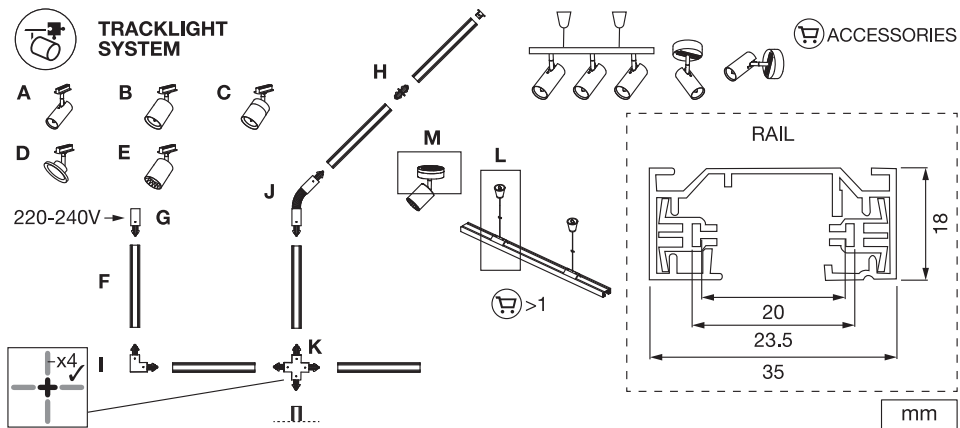

# TRACKLIGHT SUPPLY CONNECTOR

---

	<b>EAN</b>	<b>IP</b>	<b>Δ (°C)</b>	<b>V~</b>	<b>Hz</b>
<b>TRACKLIGHT SUPPLY CONNECTOR WT</b>	4058075763968	20	-20...+40	220-240	50/60
<b>TRACKLIGHT SUPPLY CONNECTOR BK</b>	4058075763982	20	-20...+40	220-240	50/60

# TRACKLIGHT SUPPLY CONNECTOR

Item	Model	Socket	Dimension L x W x H	Color	EAN
A	TRACKLIGHT SPOT CYLINDER	GU10	140 x 55 x 130 mm	White Black	4058075756588 4058075756625
B	TRACKLIGHT SPOT MINICYLINDER	GU10	135 x 65 x 93 mm	White Black	4058075756649 4058075756663
C	TRACKLIGHT SPOT CYLINDER	GU10	142 x 65 x 93 mm	White Black	4058075756687 4058075756700
D	SMART WIFI TRACKL SPOT CIRCLE TUNABLE	Integrated LED	ø120 x 95 mm	White Black	4058075759749 4058075759763
E	SMART WIFI TRACKL SPOT OSAKA TUNABLE	Integrated LED	64.5 x 92 x 140 mm	White Black	4058075759787 4058075759800
F	TRACKLIGHT RAIL	-	1000 x 35 x 18 mm	White Black	4058075763920 4058075763944
G	TRACKLIGHT SUPPLY CONNECTOR	-	104 x 35 x 18 mm	White Black	4058075763968 4058075763982
H	TRACKLIGHT LINEAR CONNECTOR	-	64 x 35 x 18 mm	White Black	4058075764002 4058075764026
I	TRACKLIGHT CORNER CONNECTOR	-	104 x 104 x 18 mm	White Black	4058075764040 4058075764064
J	TRACKLIGHT FLEXIBLE CONNECTOR	-	290 x 35 x 18 mm	White Black	4058075764088 4058075764101
K	TRACKLIGHT CROSS CONNECTOR	-	172 x 172 x 18 mm	White Black	4058075764125 4058075764149
L	TRACKLIGHT SUSPENSION KIT	-	61 x 33 x 15 / ø40 x 47 mm	White Black	4058075764163 4058075764187
M	TRACKLIGHT ROUND BASE	-	32 x ø100 mm	White Black	4058075764200 4058075764224