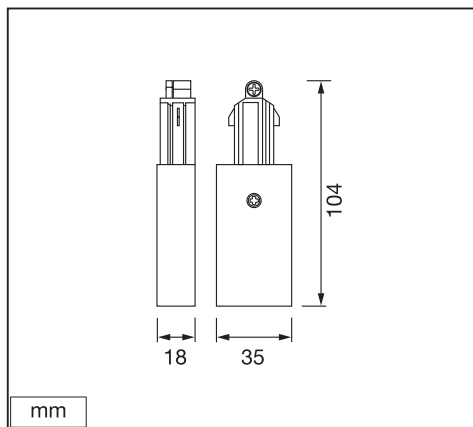

# TRACKLIGHT SUPPLY CONNECTOR

---

	<b>EAN</b>	<b>IP</b>	<b>Δ (°C)</b>	<b>V~</b>	<b>Hz</b>
<b>TRACKLIGHT SUPPLY CONNECTOR WT</b>	4058075763968	20	-20...+40	220-240	50/60
<b>TRACKLIGHT SUPPLY CONNECTOR BK</b>	4058075763982	20	-20...+40	220-240	50/60

# TRACKLIGHT SUPPLY CONNECTOR

Item	Model	Socket	Dimension L x W x H	Color	EAN
A	TRACKLIGHT SPOT CYLINDER	GU10	140 x 55 x 130 mm	White Black	4058075756588 4058075756625
B	TRACKLIGHT SPOT MINICYLINDER	GU10	135 x 65 x 93 mm	White Black	4058075756649 4058075756663
C	TRACKLIGHT SPOT CYLINDER	GU10	142 x 65 x 93 mm	White Black	4058075756687 4058075756700
D	SMART WIFI TRACKL SPOT CIRCLE TUNABLE	Integrated LED	ø120 x 95 mm	White Black	4058075759749 4058075759763
E	SMART WIFI TRACKL SPOT OSAKA TUNABLE	Integrated LED	64.5 x 92 x 140 mm	White Black	4058075759787 4058075759800
F	TRACKLIGHT RAIL	-	1000 x 35 x 18 mm	White Black	4058075763920 4058075763944
G	TRACKLIGHT SUPPLY CONNECTOR	-	104 x 35 x 18 mm	White Black	4058075763968 4058075763982
H	TRACKLIGHT LINEAR CONNECTOR	-	64 x 35 x 18 mm	White Black	4058075764002 4058075764026
I	TRACKLIGHT CORNER CONNECTOR	-	104 x 104 x 18 mm	White Black	4058075764040 4058075764064
J	TRACKLIGHT FLEXIBLE CONNECTOR	-	290 x 35 x 18 mm	White Black	4058075764088 4058075764101
K	TRACKLIGHT CROSS CONNECTOR	-	172 x 172 x 18 mm	White Black	4058075764125 4058075764149
L	TRACKLIGHT SUSPENSION KIT	-	61 x 33 x 15 / ø40 x 47 mm	White Black	4058075764163 4058075764187
M	TRACKLIGHT ROUND BASE	-	32 x ø100 mm	White Black	4058075764200 4058075764224