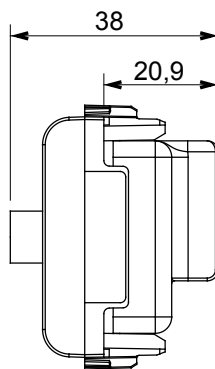

## GW14383

CHORUSMART - Domestic range

Wide range of control devices, sockets for power supply (conforming to national and international standards) signal pick-up, climate control, comfort management, technical alarm signalling and emergency lighting management. The ChoruSmart modular devices are available in five colours, glossy white, satin white, natural beige, satin black and lacquered titanium and in various sizes from 1/2, 1, 2 and 3 modules. Thanks to the mounting supports for rectangular, square and round boxes, endless combinations can be created with the ChoruSmart range of plates.

Category	TV/SAT socket-outlet	Description	Direct
Colour	Glossy Titanium	Attenuation	0 dB
Connectors	TV-SAT	Standard	EN 60728-4; IEC 61169-2; IEC 61169-24
No. modules	2	Cable fixing	With screw
Case	Pressure casting zamak metal body	Electrocod	0131
Material	Technopolymer		

### DIMENSIONAL