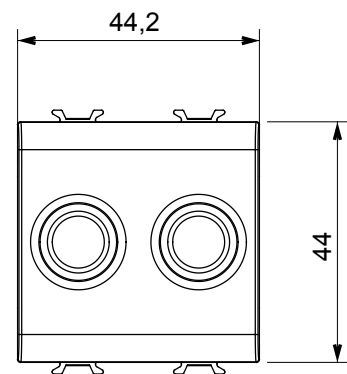

Category	TV/SAT socket-outlet	Description	Direct
Colour	Glossy Titanium	Attenuation	0 dB
Connectors	TV-SAT	Standard	EN 60728-4; IEC 61169-2; IEC 61169-24
No. modules	2	Cable fixing	With screw
Case	Pressure casting zamak metal body	Electrocod	0131
Material	Technopolymer		

### DIMENSIONAL