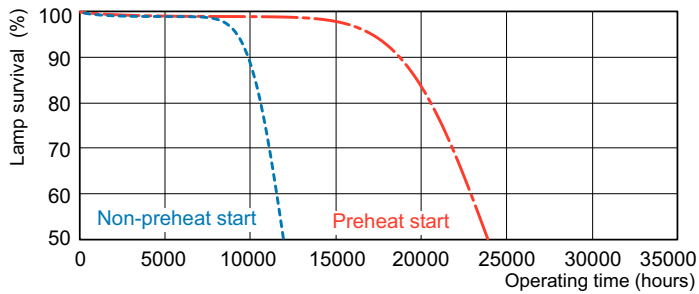

Photometric data

Spectral Power Distribution Colour - MASTER TL5 HE 21W/840 SLV/40

Lifetime

Life Expectancy Diagram - MASTER TL5 HE 21W/840 SLV/40

Life Expectancy Diagram - MASTER TL5 HE 21W/840 SLV/40

MASTER TL5 High Efficiency