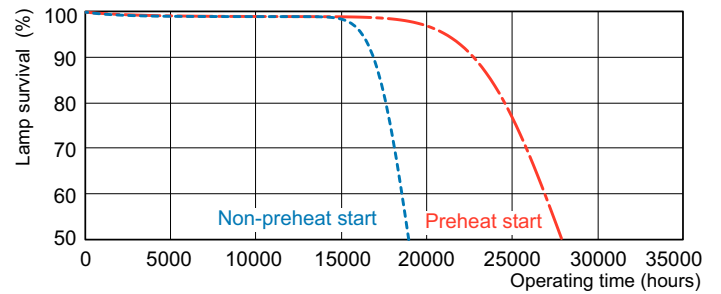

Product data

General Information		Operating and Electrical	
Cap-Base	G5 [G5]	Power Consumption	20.8 W
Features	na [Not Applicable]	Lamp Current (Nom)	0.165 A
Flux measurement reference	Sphere		
Light Technical		Controls and Dimming	
Color Code	840 [CCT of 4000K]	Dimmable	Yes
Luminous Flux	1,900 lumen		
Color Designation	Cool White (CW)	Mechanical and Housing	
Chromaticity Coordinate X (Nom)	0.38	Bulb Shape	T5 [16 mm (T5)]
Chromaticity Coordinate Y (Nom)	0.38		
Correlated Color Temperature (Nom)	4000 K	Approval and Application	
Luminous Efficacy (rated) (Nom)	90 lm/W	Mercury (Hg) Content (Nom)	1.2 mg
Color rendering index (CRI)	80	Energy Consumption kWh/1000 h	21 kWh
		EPREL Registration Number	423.455

Photometric data

Spectral Power Distribution Colour - MASTER TL5 HE 21W/840 SLV/40

Lifetime

Life Expectancy Diagram - MASTER TL5 HE 21W/840 SLV/40

Life Expectancy Diagram - MASTER TL5 HE 21W/840 SLV/40

MASTER TL5 High Efficiency