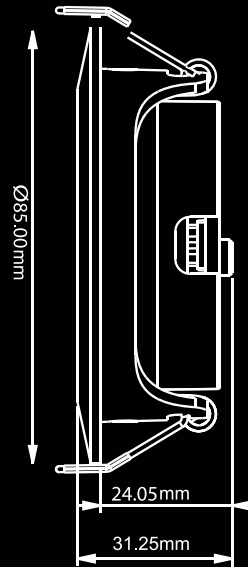

THORGEON

LIGHTING

LED SLIM DOWNLIGHT

03079

Manufactured in PRC

LED
POWER
5W

LUMENS
400

COLOR
CCT

IP44

CUT SIZE
75mm

Hz
50-60

IK04

PF
>0.8

DIMM
5-100%

THORGEON

www.thorgeon.com
SIA "ATTA-1", Daugavgrivas street 77,
Riga, Latvia, LV-1007