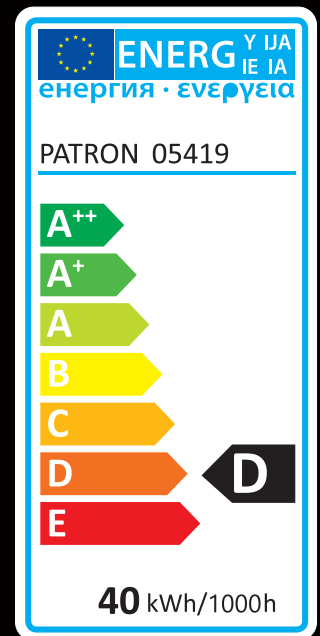

PATRON

REFLECTOR BULB

05419

Manufactured in PRC

 Strada Ștefan cel Mare 2/20,
Strășeni, Moldova

 Strada Alexandru Ghica 148,
Alexandria, Romania

www.patronbulbs.com