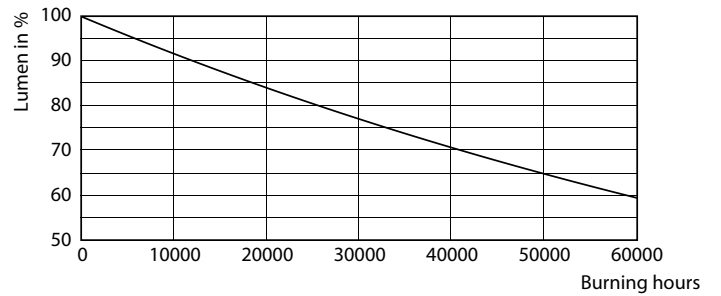

Product data

General Information	
Cap-Base	G53
Nominal lifetime	40,000 hour(s)
Switching Cycle	50,000
Lighting Technology	LED
Flux measurement reference	Narrow Cone
Light Technical	
Color Code	927 [CCT of 2700K]
Beam Angle (Nom)	40 degree(s)
Luminous Flux	600 lm
Luminous Intensity (Nom)	1,200 cd
Color Designation	Warm White (WW)
Correlated Color Temperature (Nom)	2700 K
Luminous Efficacy (rated) (Nom)	55 lm/W
Color Consistency	<4
Color rendering index (CRI)	95
LLMF At End Of Nominal Lifetime (Nom)	70 %

MASTER LEDspot ExpertColor AR111

Photometric data

Spectral Power Distribution Colour - MAS ExpertColor 10.8-50W 927 AR111 40D

Lifetime

Life Expectancy Diagram

Lumen Maintenance Diagram - MAS ExpertColor 10.8-50W 927 AR111 40D