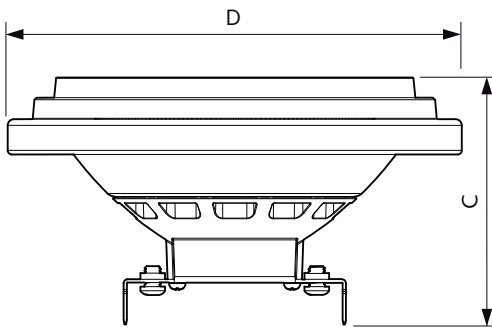

Dimensional drawing

Product	D	C
MAS ExpertColor 10.8-50W 927 AR111 40D	111 mm	61 mm

Photometric data

Light Distribution Diagram - MAS ExpertColor 10.8-50W 927 AR111 40D

Accent Lighting Spots - MAS ExpertColor 10.8-50W 927 AR111 40D