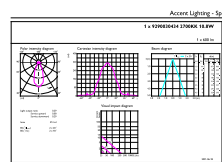

Application Conditions

can it be used in closed luminaires	No
-------------------------------------	----

Product Data

Order product name	MAS ExpertColor 10.8-50W 927 AR111 40D
Full product name	MAS ExpertColor 10.8-50W 927 AR111 40D
Full product code	871951433395600
Order code	929003043402
Material Nr. (12NC)	929003043402
Numerator - Quantity Per Pack	1
EAN/UPC - Product/Case	8719514333956
Numerator - Packs per outer box	6
EAN/UPC - Case	8719514333963

Dimensional drawing

Product	D	C
MAS ExpertColor 10.8-50W 927 AR111 40D	111 mm	61 mm

Photometric data

Light Distribution Diagram - MAS ExpertColor 10.8-50W 927 AR111 40D

Accent Lighting Spots - MAS ExpertColor 10.8-50W 927 AR111 40D