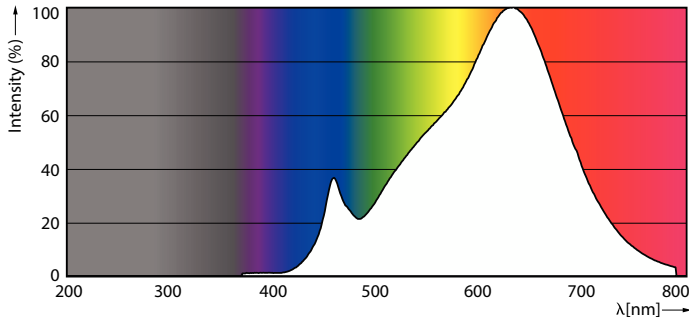

Product data

General Information	
Cap-Base	G53
Nominal lifetime	40,000 hour(s)
Switching Cycle	50,000
Lighting Technology	LED
Flux measurement reference	Narrow Cone
Light Technical	
Color Code	927 [CCT of 2700K]
Beam Angle (Nom)	40 degree(s)
Luminous Flux	600 lm
Luminous Intensity (Nom)	1,200 cd
Color Designation	Warm White (WW)
Correlated Color Temperature (Nom)	2700 K
Luminous Efficacy (rated) (Nom)	55 lm/W
Color Consistency	<4
Color rendering index (CRI)	95
LLMF At End Of Nominal Lifetime (Nom)	70 %

Dimensional drawing

Product	D	C
MAS ExpertColor 10.8-50W 927 AR111 40D	111 mm	61 mm

Photometric data

Light Distribution Diagram - MAS ExpertColor 10.8-50W 927 AR111 40D

Accent Lighting Spots - MAS ExpertColor 10.8-50W 927 AR111 40D

MASTER LEDspot ExpertColor AR111

Photometric data

Spectral Power Distribution Colour - MAS ExpertColor 10.8-50W 927 AR111 40D

Lifetime

Life Expectancy Diagram

Lumen Maintenance Diagram - MAS ExpertColor 10.8-50W 927 AR111 40D