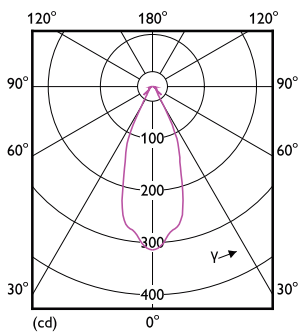

Dimensional drawing

Product	D	C
MAS ExpertColor 10.8-50W 927 AR111 40D	111 mm	61 mm

Photometric data

Light Distribution Diagram - MAS ExpertColor 10.8-50W 927 AR111 40D

Accent Lighting Spots - MAS ExpertColor 10.8-50W 927 AR111 40D