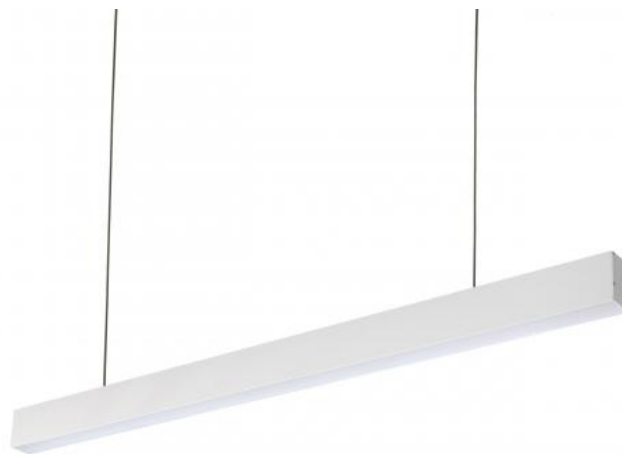

ALLDAY INSPIRE ONE

WQJP07759

See
more

LED luminaire ALLDAY INSPIRE ONE, with a power of 30 W, high light efficacy 145 lm/W. It is part of the ALLDAY INSPIRE series, which is characterised by modern design, high-quality materials and a wide range of components and accessories that allow for the personalisation of the luminaires. It is made of high-quality components, supported by a 5-year warranty. Lights up with neutral light - the most universal colour (4000K), which is suitable for the rooms we use on a daily basis, ensuring comfort during everyday activities. Narrow beam angle 90° gives directional light so that selected objects or surfaces can be better exposed. Suitable for both surface and suspended mounting.

Power	30 W	Voltage	230 V
Colour temperature	4000 K	Colour of light	Neutral white
Beam angle	90 °	Degree of protection (IP)	IP20

Technical data

Code	WQJP07759
Power	30 W
Nominal current	167 mA
Voltage	230 V
Energy consumption	30 kWh/1000h
Frequency	50HZ Hz
Protection class	I
Power supply included	Yes
Manufacturer of power supply	TRIDONIC
Power factor	0.93
Useful luminous flux*	4350 lm (360°)
Luminous flux**	3675 lm (360°)
Lamp efficacy	145 lm/W
Colour temperature	4000 K
Colour of light	Neutral white
Beam angle	90 °
RA	80
Light source included	+
Producer of LED diodes	SAMSUNG
Uniformity of color SDCM max	3
Dimmable	OPC
Working temperature range	-20/+40 °
Lifespan	50000 h
Housing material	Aluminum
Degree of protection (IP)	IP20
Colour	White
Dimension (AxBxC)	1120X44X74 mm
For use	Inside
Assembly method	On the ceiling, Suspended
Application	Inside
Made in	PL
Other	L90B10 - 74000h ,