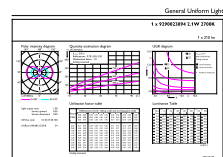

Dimensional drawing

Product	D	C
CorePro LEDcapsuleLV 2.1-20W G4 827 D	15 mm	40 mm

Photometric data

Spectral Power Distribution Colour - CorePro LEDcapsuleLV 2.1-20W G4 827 D

Light Distribution Diagram - CorePro LEDcapsuleLV 2.1-20W G4 827 D