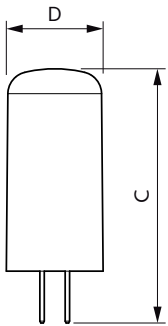

Product data

General Information	
Cap-Base	G4 [G4]
Nominal lifetime	15,000 hour(s)
Switching Cycle	50,000
Lighting Technology	LED
Flux measurement reference	Sphere
Light Technical	
Color Code	827 [CCT of 2700K]
Beam Angle (Nom)	300 degree(s)
Luminous Flux	210 lumen
Color Designation	Warm White (WW)
Correlated Color Temperature (Nom)	2700 K
Luminous Efficacy (rated) (Nom)	100.00 lm/W
Color Consistency	<6
Color rendering index (CRI)	80
LLMF At End Of Nominal Lifetime (Nom)	70 %
Operating and Electrical	
Line Frequency	- Hz

Input Frequency	- Hz
Power Consumption	2.1 W
Lamp Current (Nom)	210 mA
Wattage Equivalent	20 W
Starting Time (Nom)	0.5 s
Warm-up time to 60% light	0.5 s
Power Factor (Fraction)	0.8
Voltage (Nom)	ac electronic 12 V
Temperature	
T-Case Maximum (Nom)	80 °C
Controls and Dimming	
Dimmable	Only with specific dimmers
Mechanical and Housing	
Bulb Shape	Capsule
Approval and Application	
Suitable For Accent Lighting	No

Dimensional drawing

Product	D	C
CorePro LEDcapsuleLV 2.1-20W G4 827 D	15 mm	40 mm

Photometric data

Spectral Power Distribution Colour - CorePro LEDcapsuleLV 2.1-20W G4 827 D

Light Distribution Diagram - CorePro LEDcapsuleLV 2.1-20W G4 827 D