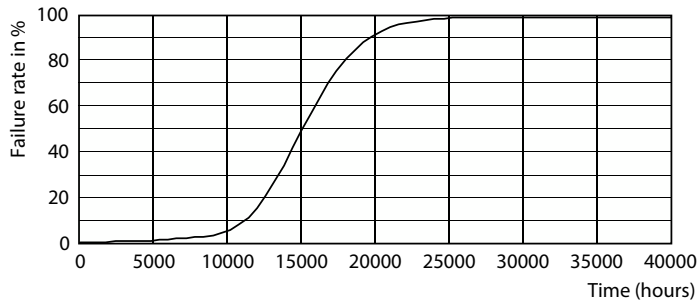

CorePro LEDcapsule LV

Lifetime

Life Expectancy Diagram - CorePro LEDcapsuleLV 2.1-20W G4 827 D

Lumen Maintenance Diagram - CorePro LEDcapsuleLV 2.1-20W G4 827 D