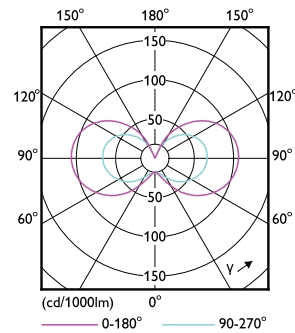

Product data

General Information	
Cap-Base	G4 [G4]
Nominal lifetime	15,000 hour(s)
Switching Cycle	50,000
Lighting Technology	LED
Flux measurement reference	Sphere
Light Technical	
Color Code	827 [CCT of 2700K]
Beam Angle (Nom)	300 degree(s)
Luminous Flux	210 lumen
Color Designation	Warm White (WW)
Correlated Color Temperature (Nom)	2700 K
Luminous Efficacy (rated) (Nom)	100.00 lm/W
Color Consistency	<6
Color rendering index (CRI)	80
LLMF At End Of Nominal Lifetime (Nom)	70 %
Operating and Electrical	
Line Frequency	- Hz

Dimensional drawing

Product	D	C
CorePro LEDcapsuleLV 2.1-20W G4 827 D	15 mm	40 mm

Photometric data

Spectral Power Distribution Colour - CorePro LEDcapsuleLV 2.1-20W G4 827 D

Light Distribution Diagram - CorePro LEDcapsuleLV 2.1-20W G4 827 D

CorePro LEDcapsule LV

Lifetime

Life Expectancy Diagram - CorePro LEDcapsuleLV 2.1-20W G4 827 D

Lumen Maintenance Diagram - CorePro LEDcapsuleLV 2.1-20W G4 827 D