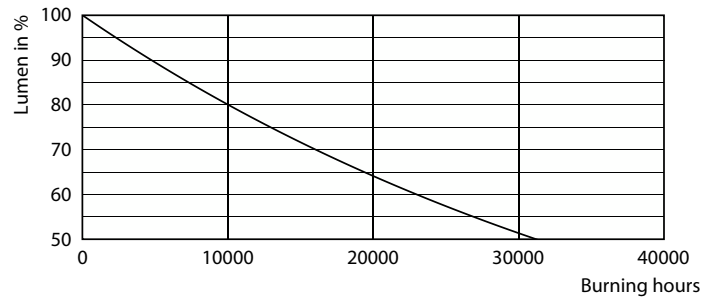

CorePro LEDcapsule LV

Lifetime

Life Expectancy Diagram - CorePro LEDcapsuleLV 2.1-20W G4 827 D

Lumen Maintenance Diagram - CorePro LEDcapsuleLV 2.1-20W G4 827 D