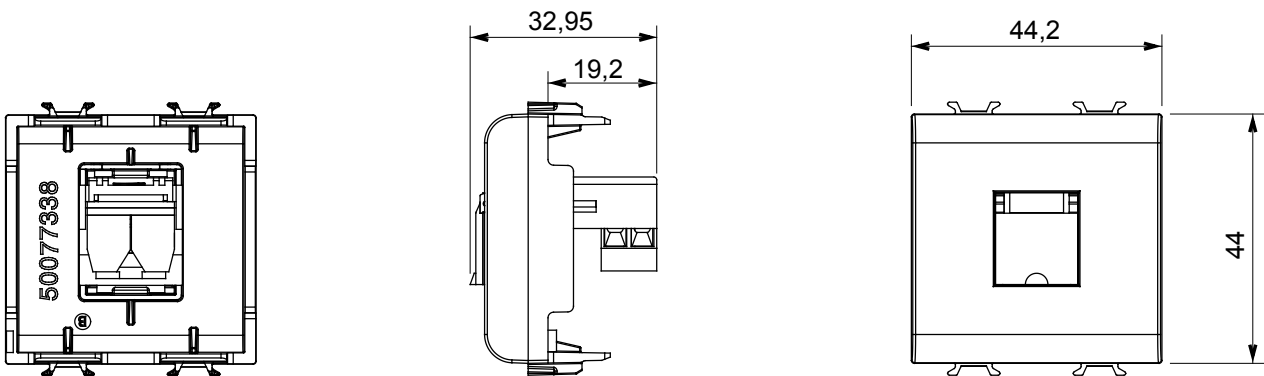

Product Data Sheet

GW13409

CHORUSMART - domestic range

Wide range of control devices, sockets for power supply (conforming to national and international standards) signal pick-up, climate control, comfort management, technical alarm signalling and emergency lighting management. The ChoruSmart modular devices are available in five colours, glossy white, satin white, natural beige, satin black and lacquered titanium and in various sizes from 1/2, 1, 2 and 3 modules. Thanks to the mounting supports for rectangular, square and round boxes, endless combinations can be created with the ChoruSmart range of plates.

Category	Telephone socket-outlet	Description	RJ11
Colour	Natural satin beige	Connection	Screw-on terminals
No. modules	2	Electrocod	3721
Material	Technopolymer		

DIMENSIONAL

STANDARDS/APPROVALS