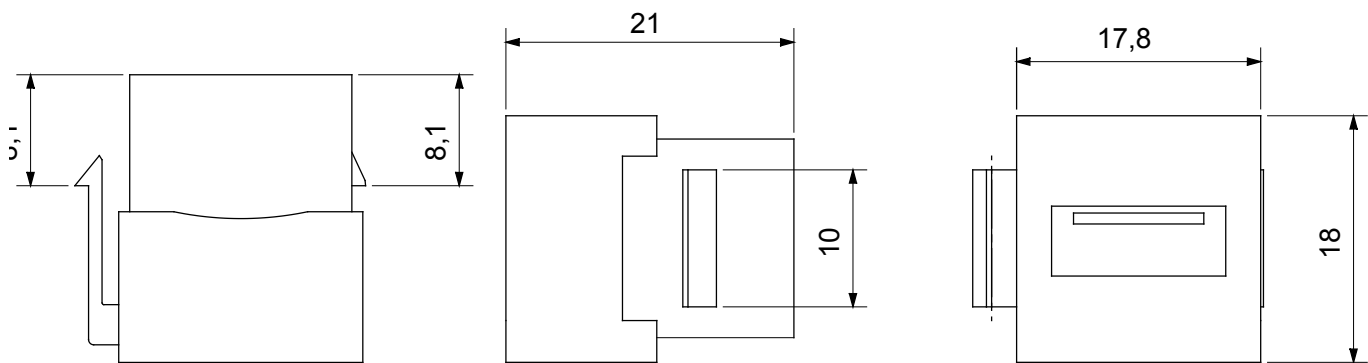

Category	Data socket	Description	USB coupler
Type	Female/Female - A type	Compatibility	Keystone Jack
Material	Technopolymer	Electrocod	3722

### DIMENSIONAL