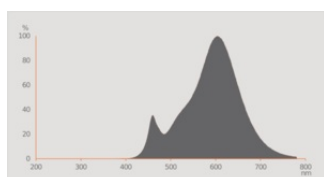

Photometrical data

Light color (designation)	RGBW
Lumen main.fact.at end of nom.life time	0.70
Standard deviation of color matching	$\leq 6$ sdcn
Nominal luminous flux	210 lm
Luminous flux	210 lm
Luminous efficacy	70 lm/W
Luminous intensity	200 cd
Adjustable color temperature	2700...6500 K
Color temperature	2700...6500 K
Color rendering index Ra	80
Flickering metric (Pst LM)	1.0
Stroboscope effect metric (SVM)	0.4