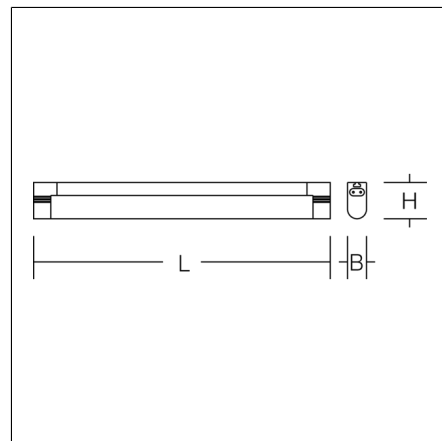

# STRIP-LIGHT

## 451181.002.2 | Linear luminaires

Ceiling and wall luminaires  
4051859709602  
L 538, B 28, H 38

Ceiling mounting, Wall (surface)  
white

Very compact linear luminaire with rocker switch. Universally suitable for store lighting, vault lighting, kitchen and bathroom lighting. Base: plastic. Diffuser: plastic (polycarbonate), opal. Homogeneous and smooth light distribution. Suitable for Ceiling mounting, Wall (surface). Easy to mount with clips. Connecting cables for through-wiring without tools. Max. 12 luminaires can be mounted as a light channel. Included in delivery: 1.80 m power supply cable, 150 mm connecting cable, straight rigid coupling and 2 brackets each for wall and ceiling mounting. Suitable for mounting on or in furniture.

### Product specifications

Length L	538 mm
Width B	28 mm
Height H	38 mm
Weight	300 g
Light source	LED
Colour temperature	3000 K   4000 K
Rated luminous flux	3000 K: 820 lm
	4000 K: 850 lm
System power	3000 K: 8.6 W
	4000 K: 8.6 W
System efficiency	3000 K: 95 lm/W
	4000 K: 99 lm/W
Glare evaluation UGR (4H 8H)	3000 K: 26,3
	4000 K: 26,4
Beam angle	down 169°/110°   168°/110° up 180°/180°
Rated life	25000 h (L70/B50)
Colour rendering index (CRI)	80
Colour tolerance	5
Photobiological safety according to EN 62471	Risk group 0
Driver	Converter
Control	on/off
Voltage	220 - 240 V / 50 Hz
Luminaires on B10A fuse	143
Luminaires on B16A fuse	228
Luminaires on C10A fuse	143
Luminaires on C16A fuse	228
Inrush current / Inrush current duration	0.72 A / 33 µs
CIE Flux Code / CEN Flux Code	37 66 86 83 100
Type of protection	IP 20
Protection class	II
Filament test	750°C - 30 seconds
Impact resistance	IK02
Ambient temperature	25 °C
Safety marks	
Test marks	ENEC
Conformity mark	CE, EAC