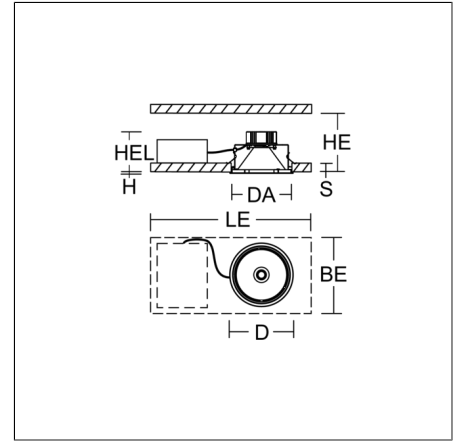

PASCALA round

901803.002 | Recessed downlights

Recessed downlights
4051859918301
D 241, H 2

Recessed ceiling mounting
traffic white, matt (RAL 9016)

High quality recessed downlight.. Mounting bracket: galvanised sheet steel. Inner and closure ring: die-cast aluminium. Brilliantly luminous corona at the light-emitting surfaces thanks to use of a specially designed cast aluminium ring as a reflector closure.. Reflector material: MIRO-SILVER® with 98 percent total light reflection. Patented round design shaped like a truncated cone. MultiLumen: 16 different luminous fluxes can be set on site in approx. 200 lm steps using DIP switches on the separate converter. Installation without tools thanks to spring fastening system. Converter in separate ballast box with connecting cable plugged in. With connecting cable (L 400 mm). Through-wiring box (5 pole) available as accessory. Possible accessories - please order separately: Extensive selection of accessory covers - can all be retrofitted without tools. IP 54 to be achieved with corresponding accessories.