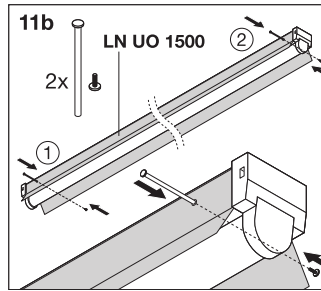

Product code	Packaging unit (Pieces/Unit)	Dimensions (length x width x height)	Gross weight	Volume
4058075122222	Folding box 1	69 mm x 1,464 mm x 77 mm	1950.00 g	7.78 dm³
4058075122239	Shipping box 6	1,474 mm x 225 mm x 170 mm	13360.00 g	56.38 dm³

The mentioned product code describes the smallest quantity unit which can be ordered. One shipping unit can contain one or more single products. When placing an order, for the quantity please enter single or multiples of a shipping unit.

ADDITIONAL CATALOG INFORMATION

References / Links

- For Guarantee see www.ledvance.com/guarantee

DISCLAIMER

Subject to change without notice. Errors and omission excepted. Always make sure to use the most recent release.