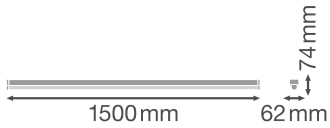

### Photometrical data

Luminous flux	5000 lm
Luminous efficacy	110 lm/W
Color temperature	3000 K
Light color (designation)	Warm White
Color rendering index Ra	$\geq$ 80
Standard deviation of color matching	$\leq$ 5 sdc <sub>m</sub>
Photobiological safety group acc. to EN62778	RG0
Beam angle	110 °

### Dimensions & Weight

Length	1458.00 mm
Width	62.00 mm
Height	74.00 mm
Product weight	1850.00 g