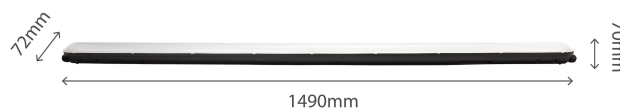

LIMEA GIGANT

SLI028027NW_PW_BLACK

See
more

Hermetic luminaire LIMEA GIGANT, with a power of 75 W, high light efficacy 173 lm/W. It is made of high-quality components, supported by a 5-year warranty. It has a very high degree of protection IP65, providing protection against the ingress of dust and water jets. IK10 class provides impact resistance. It shines with light of neutral - the most universal colour (4000K). Suitable for both surface and suspended mounting. The product is certified by the National Institute of Hygiene, so it can be used in rooms with high hygienic requirements.

Power	75 W	Voltage	230 V
Luminous flux*	13000 lm (360°)	Colour temperature	4000 K
Colour of light	Neutral white	Beam angle	120 °
IK	10	Degree of protection (IP)	IP65

Technical data

Code	SLI028027NW_PW_BLACK
Power	75 W
Nominal current	332 mA
Voltage	230 V
Energy consumption	75 kWh/1000h
Frequency	50HZ Hz
Protection class	I
Power supply included	+
Power factor	0.99
Useful luminous flux*	13000 lm (360°)
Luminous flux**	11200 lm (360°)
Lamp efficacy	173 lm/W
Luminous intensity	3600 cd
Colour temperature	4000 K
Colour of light	Neutral white
Beam angle	120 °
RA	80
Uniformity of color SDCM max	3
Dimmable	No
Working temperature range	-25/+40 °
Lifespan	50000 h
Housing material	POLYCARBONATE
IK	10
Degree of protection (IP)	IP65
Colour	Black/White
Dimension (AxBxC)	1490x72x70 mm
For use	Inside/Outside
Assembly method	On the ceiling, Suspended
Application	INT/EXT
Made in	PRC
Other	MAX 10 pcs per line ,