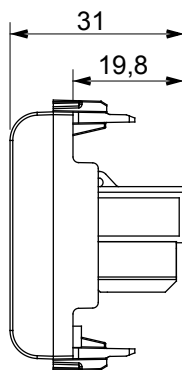

Product Data Sheet

GW13434

CHORUSMART - domestic range

Wide range of control devices, sockets for power supply (conforming to national and international standards) signal pick-up, climate control, comfort management, technical alarm signalling and emergency lighting management. The ChoruSmart modular devices are available in five colours, glossy white, satin white, natural beige, satin black and lacquered titanium and in various sizes from 1/2, 1, 2 and 3 modules. Thanks to the mounting supports for rectangular, square and round boxes, endless combinations can be created with the ChoruSmart range of plates.

Category	Data socket	Description	RJ45
Colour	Natural satin beige	Use category	5e
Cables	UTP	Connection	Toolless
Number pairs	4	Standard	EN 60603-7-2
No. modules	2	Electrocod	3722
Material	Technopolymer		

DIMENSIONAL

STANDARDS/APPROVALS