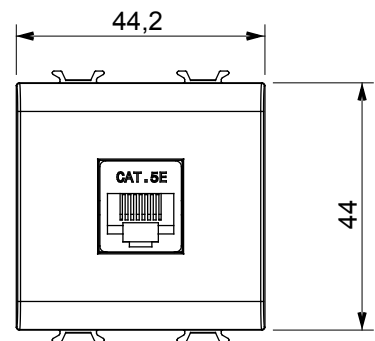

DIMENSIONAL