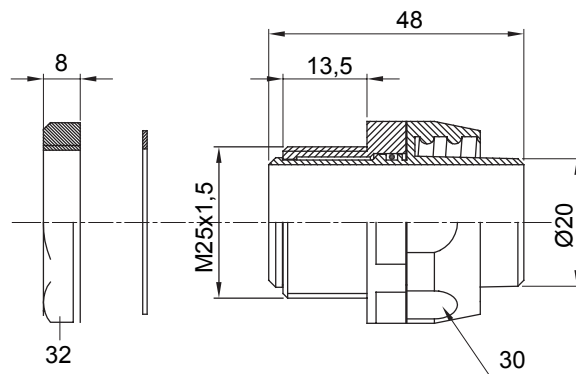

Product Data Sheet

DX54120

DF Range

Straight and revolving coupling device for sheath with IP54 protection degree.

Colour	Black RAL 9005	IP degree	IP54
ISO pitch	M 25x1.5	Sheath Ø (mm)	20
Type	Revolving	Electrocod	210

DIMENSIONAL

TECHNICAL SYMBOLOGY

IP

IP54

STANDARDS/APPROVALS