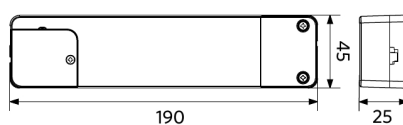

## Maatschets (mm)

LEDPanelS-P6 Sq595

LEDPanelS-P6  
Driver On/Off

LEDPanelS-P6  
Driver Dim

LEDPanelS-P6  
Driver Tunable White