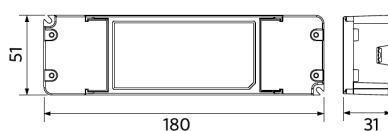

## Maatschets (mm)

LEDPanelS-P6 Sq595

LEDPanelS-P6  
Driver On/Off

LEDPanelS-P6  
Driver Dim

LEDPanelS-P6  
Driver Tunable White