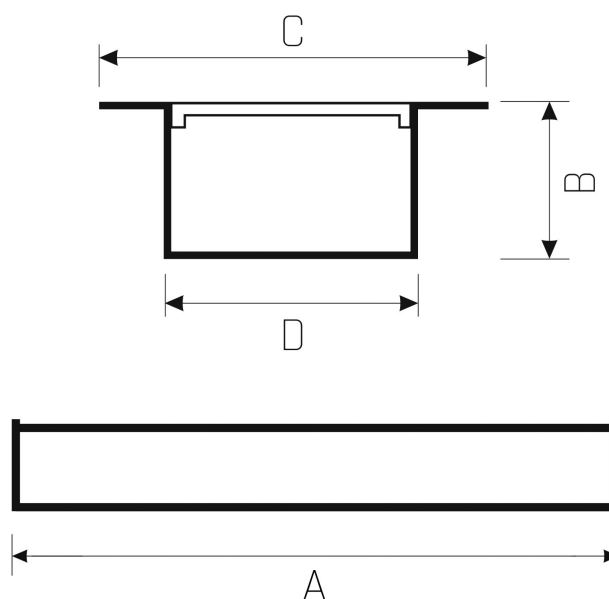

ALLDAY 2

WQJP06705

LED luminaire ALLDAY 2, with a power of 46 W, high light efficacy 145 lm/W. It is made of high-quality components, supported by a 5-year warranty. Lights up with neutral light - the most universal colour (4000K), which is suitable for the rooms we use on a daily basis, ensuring comfort during everyday activities. Designed for recessed mounting.

Power	46 W	Voltage	230 V
Colour temperature	4000 K	Colour of light	Neutral white
Beam angle	110 °	Degree of protection (IP)	IP20

Technical data

Code	WQJP06705
Power	46 W
Nominal current	263 mA
Voltage	230 V
Energy consumption	46 kWh/1000h
Frequency	50HZ Hz
Protection class	II
Power supply included	+
Manufacturer of power supply	TCI
Power factor	0.93
Useful luminous flux*	6670 lm (360°)
Luminous flux**	4400 lm (360°)
Lamp efficacy	145 lm/W
Colour temperature	4000 K
Colour of light	Neutral white
Beam angle	110 °
RA	80
Light source included	+
Producer of LED diodes	SPECTRUM
Uniformity of color SDCM max	3
Dimmable	CASAMBI
Working temperature range	-20/+40 °
Lifespan	50000 h
Housing material	Aluminum
Degree of protection (IP)	IP20
Colour	Black
Dimension (AxBxC)	44x1710x35 mm
Mounting hole	1700x33,5 mm
For use	Inside
Assembly method	Recessed
Application	Inside
Made in	PL