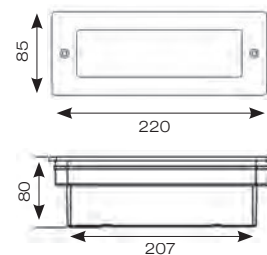

# Fidenza Bricklight

- Recessed bricklight light suitable for commercial and residential applications
- Die-cast aluminium housing and front cover
- Toughened front frosted glass
- Metal back box with cable entries for ease of installation
- Optional grill and hood front covers
- Non-dimmable

Grill Cover Fitted

Eyelid Cover Fitted

INPUT	HERTZ	TEMP	LIFETIME (HRS)	CRI	SDCM	BEAM ANGLE	CLASS	IP	IK
230V	50/60Hz	-20°C to 40°C	L70 50,000	Ra 65	5	80/95°	1	IP65	IK02

CODE	DESCRIPTION	WATTAGE	CCT	LUMENS	LM/W	TRADE
AFBLLED	Cool White	2.2W	4000K	145lm	66lm	£125.00