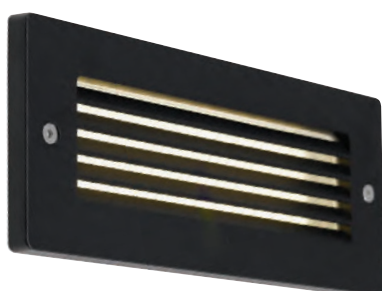

# Fidenza Bricklight

- Recessed bricklight light suitable for commercial and residential applications
- Die-cast aluminium housing and front cover
- Toughened front frosted glass
- Metal back box with cable entries for ease of installation
- Optional grill and hood front covers
- Non-dimmable

Grill Cover Fitted

Eyelid Cover Fitted

INPUT	HERTZ	TEMP	LIFETIME (HRS)	CRI	SDCM	BEAM ANGLE	CLASS	IP	IK
230V	50/60Hz	-20°C to 40°C	L70 50,000	Ra 65	5	80/95°	1	IP65	IK02

CODE	DESCRIPTION	WATTAGE	CCT	LUMENS	LM/W	TRADE
AFBLLED	Cool White	2.2W	4000K	145lm	66lm	£125.00