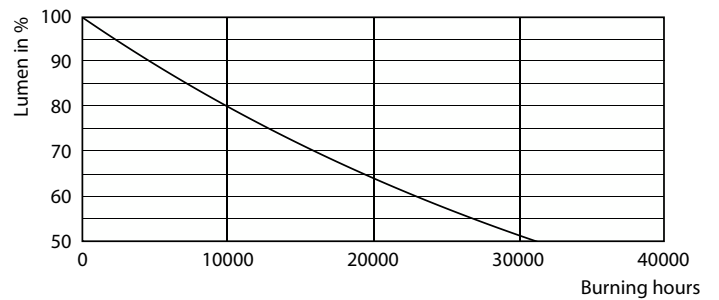

Lumen Maintenance Diagram - CorePro LED Stick ND 9.5-75W T38 E27 840