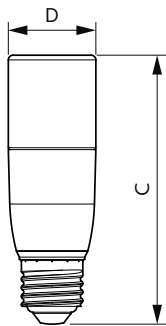

Temperature	
T-Case Maximum (Nom)	85 °C

Controls and Dimming	
Dimmable	No

Mechanical and Housing	
Bulb Finish	Frosted
Bulb Shape	Stick
Net Weight (Piece)	0.042 kg

Approval and Application	
Energy Efficiency Class	E
Energy Consumption kWh/1000 h	10 kWh
EPREL Registration Number	415170
CE mark	Yes

## Dimensional drawing

Product	D	C
CorePro LED Stick ND 9.5-75W T38 E27 840	37.2 mm	114.3 mm