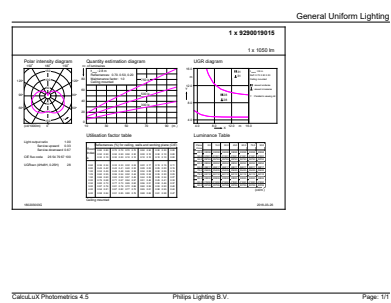

Photometric data

General uniform lighting - CorePro LED Stick ND 9.5-75W T38 E27 840