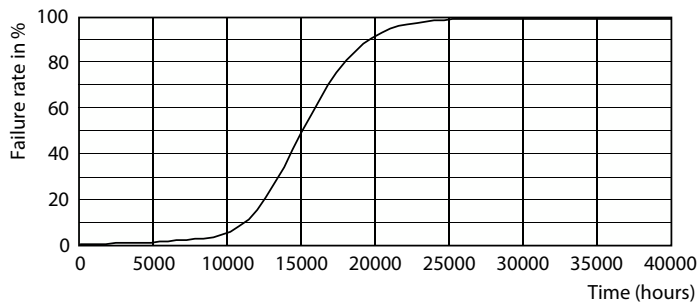

Lifetime

68W E27 Stick FR