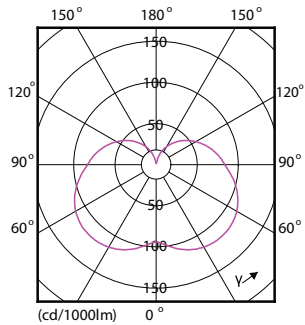

CorePro Plastic LED Specialties

Photometric data

Light Distribution Diagram - CorePro LED Stick ND 9.5-75W T38 E27 840