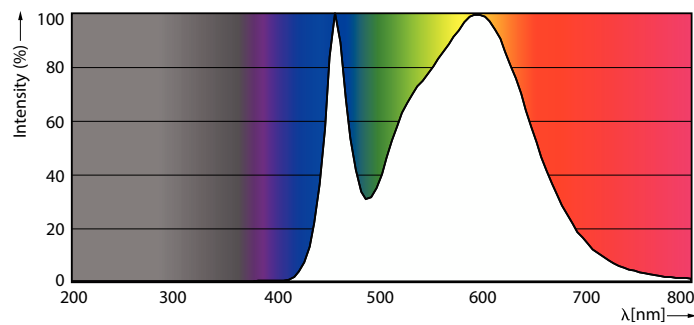

Photometric data

Spectral Power Distribution Colour - CorePro LED Stick ND 9.5-75W T38 E27 840