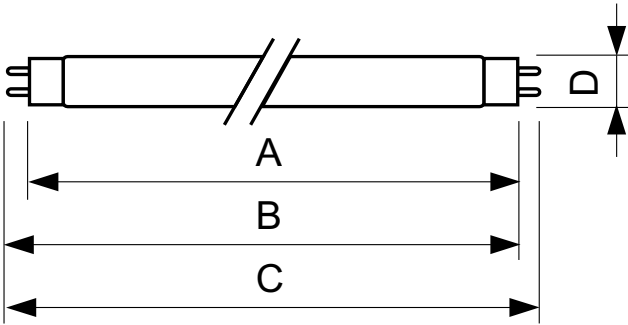

TL-D Colored

TL-D Colored 36W Blue 1SL/25

This TL-D lamp (tube diameter 26 mm) helps to create special effects and atmospheres or attract attention by using red, green, blue and yellow light. Apart from using the specific colors, it is also possible to mix the colors to create white light. This lamp offers a high light output, thanks to the use of basic powders. Application areas include shops and showrooms, bars and restaurants, demonstration areas, sign lighting and entertainment stores.

Product data

General Information		Controls and Dimming	
Cap-Base	G13 [Medium Bi-Pin Fluorescent]	Dimmable	Yes
Light Technical		Mechanical and Housing	
Color Code	180	Bulb Shape	T8 [26 mm (T8)]
Luminous Flux	960 lumen	Approval and Application	
Color Designation	Blue (B)	Mercury (Hg) Content (Nom)	13.0 mg
Operating and Electrical		Energy Consumption kWh/1000 h	45 kWh
Power Consumption	36.0 W	Product Data	
Lamp Current (Nom)	0.440 A	Full product code	871150072754140
Voltage (Nom)	103 V	Order product name	TL-D Colored 36W Blue 1SL/25
Voltage (Nom)	103 V	Order code	928048501805
		Numerator - Quantity Per Pack	1
		Numerator - Packs per outer box	25

TL-D Colored

Material number (12NC)	928048501805
Full product name	TL-D Colored 36W Blue 1SL/25
EAN/UPC - Case	8711500727558

Dimensional drawing

Product	D (max)	A (max)	B (max)	B (min)	C (max)
TL-D Colored 36W Blue 1SL/25	28.0 mm	1,199.4 mm	1,206.5 mm	1,204.1 mm	1,213.6 mm

Photometric data

Spectral Power Distribution Colour - TL-D Colored 36W Blue 1SL/25