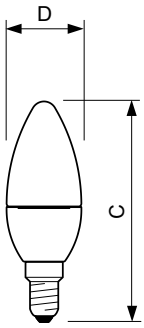

## Mechanical and Housing

Bulb Finish	Clear
Bulb Shape	B35 [ B 35mm]

## Dimensional drawing

LED ND 5.5-40W E14 840 B35 CL

Product	D	C
Corepro candle ND 5.5-40W E14 840 B35 CL	35 mm	106 mm