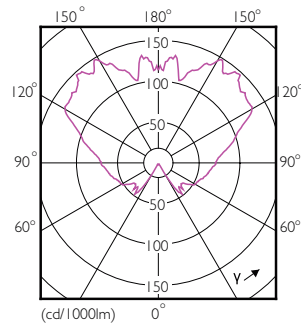

CorePro LEDcandle 40W E14 840 CL B35