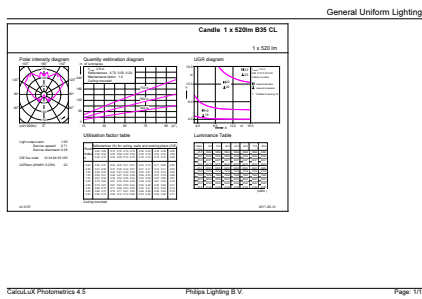

CorePro LED candles and lusters

Mechanical and Housing

Bulb Finish	Clear
Bulb Shape	B35 [B 35mm]

Approval and Application

Energy Consumption kWh/1000 h	6 kWh

Product Data

Full product code	871869654340500

Order product name	Corepro candle ND 5.5-40W E14 840 B35 CL
EAN/UPC - Product	8718696543405
Order code	929001206002
Numerator - Quantity Per Pack	1
Numerator - Packs per outer box	10
Material Nr. (12NC)	929001206002
Net Weight (Piece)	0.040 kg

Dimensional drawing

Product	D	C
Corepro candle ND 5.5-40W E14 840 B35 CL	35 mm	106 mm

Photometric data

CorePro LEDcandle 40W E14 840 CL B35