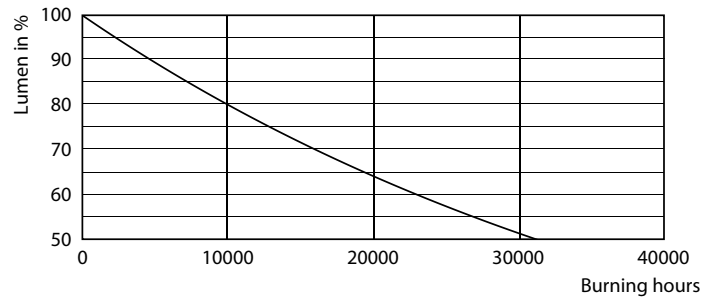

CorePro Plastic LED Specialties

Lifetime

Life Expectancy Diagram - CorePro LED Stick ND 9.5-75W T38 E27 840

Lumen Maintenance Diagram - CorePro LED Stick ND 9.5-75W T38 E27 840