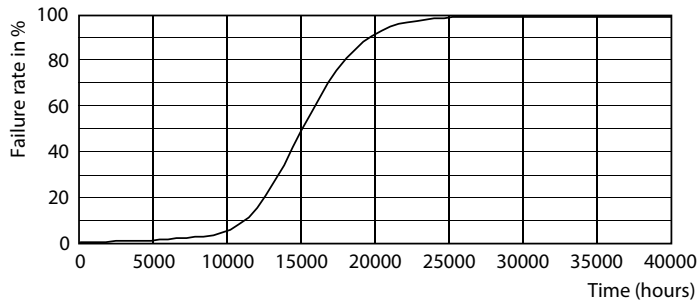

CorePro Plastic LED Specialties

Lifetime

Life Expectancy Diagram - CorePro LED Stick ND 9.5-75W T38 E27 840

Lumen Maintenance Diagram - CorePro LED Stick ND 9.5-75W T38 E27 840