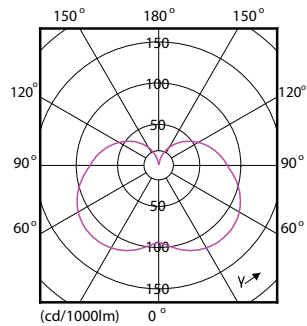

Spectral Power Distribution Colour - CorePro LED Stick ND 9.5-75W T38 E27 840

Light Distribution Diagram - CorePro LED Stick ND 9.5-75W T38 E27 840