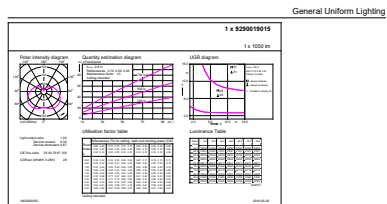

Photometric data