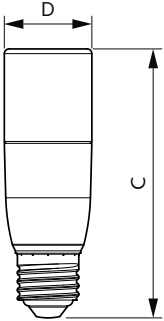

CorePro Plastic LED Specialties

Product Data	
Full product code	871869681453600
Order product name	CorePro LED Stick ND 9.5-75W T38 E27 840
Order code	929001901502
Numerator - Quantity Per Pack	1
Numerator - Packs per outer box	10

Material number (12NC)	929001901502
Full product name	CorePro LED Stick ND 9.5-75W T38 E27 840
EAN/UPC - Case	8718696814543

Dimensional drawing

Product	D	C
CorePro LED Stick ND 9.5-75W T38 E27 840	37.2 mm	114.3 mm