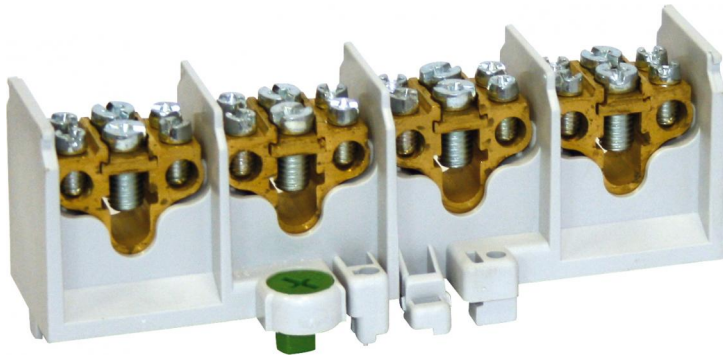

Main cable junction terminal

HA 35-42

HA 35-42

Main cable junction terminal

Productnumber: 69242201

Dimensions: 157 x 50 x 58 mm

Main line T-piece terminal with connection cross-section 1 x 35 mm² per pole and 2 x 25 mm² outputs per pole

4-pole - 35/25 mm²

Technical Data

electrical characteristics

Number of poles:	4
------------------	---

Dimensions

Width:	157 mm
--------	--------

Length:	50 mm
---------	-------

Height:	58 mm
---------	-------