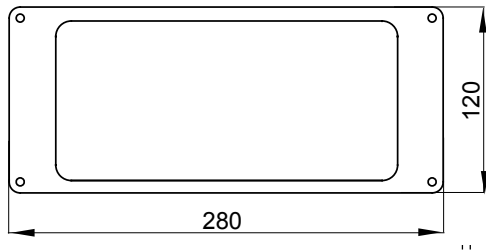

## GW66715N

IB Range

Glow Wire Test	650 °C	IP degree	IP65
Mechanical resistance	IK08	Electrocod	2222
Suitable for	IP67 16/32A vertical socket-outlets		

### DIMENSIONAL

### TECHNICAL SYMBOLOGY

**GWT**

650 °C

**IP**

IP65

**IK**

IK08