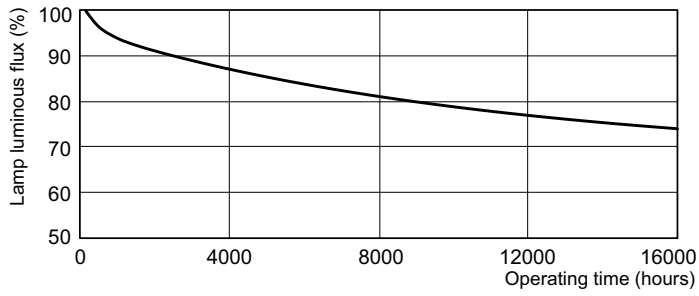

Dimensional drawing

Product	D (max)	D (min)	E (min)	E (max)	I (min)	I (max)
MASTER TL5 Circular 55W/840 1CT/10	18 mm	14 mm	293 mm	305 mm	260 mm	272 mm

Photometric data

Spectral Power Distribution Colour - MASTER TL5 Circular 55W/840 1CT/10

Lifetime

Life Expectancy Diagram - MASTER TL5 Circular 55W/840 1CT/10

Life Expectancy Diagram - MASTER TL5 Circular 55W/840 1CT/10

MASTER TL5 Circular

Lifetime

Lumen Maintenance Diagram - MASTER TL5 Circular 55W/840 1CT/10