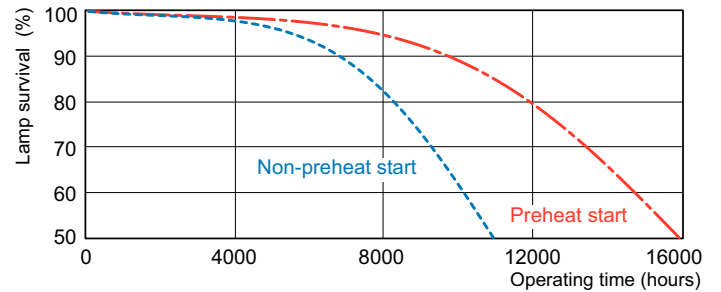

Life Expectancy Diagram - MASTER TL5 Circular 55W/840 1CT/10