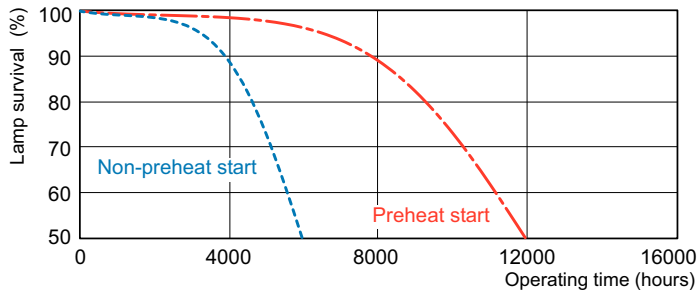

Lifetime

Life Expectancy Diagram - MASTER TL5 Circular 55W/840 1CT/10