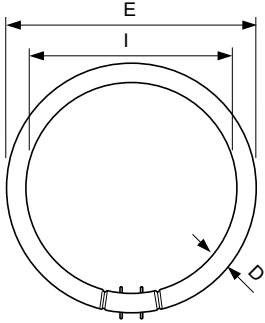

MASTER TL5 Circular

MASTER TL5 Circular 55W/840 1CT/10

This circular TL5 lamp (tube diameter 16 mm) offers extended design possibilities. The slim tube allows the creation of extremely flat luminaires and enables omnidirectional light distribution. It is suitable for a wide range of professional and semi-professional applications, and is ideal for use in shops, offices and public areas with unconventional layouts.

Lamp Current (Nom)	0.550 A
Controls and Dimming	
Dimmable	Yes
Mechanical and Housing	
Bulb Shape	C-T5 [C-T5 16 mm]
Approval and Application	
Mercury (Hg) Content (Max)	4 mg
Mercury (Hg) Content (Nom)	4 mg
Energy Consumption kWh/1000 h	56 kWh
EPREL Registration Number	423,623
Product Data	
Full product code	871150064251625
Order product name	MASTER TL5 Circular 55W/840 1CT/10

MASTER TL5 Circular

Order code	927965784013
Numerator - Quantity Per Pack	1
Numerator - Packs per outer box	10
Material number (12NC)	927965784013

Full product name	MASTER TL5 Circular 55W/840 1CT/10
EAN/UPC - Case	8711500642523

Dimensional drawing

Product	D (max)	D (min)	E (min)	E (max)	I (min)	I (max)
MASTER TL5 Circular 55W/840 1CT/10	18 mm	14 mm	293 mm	305 mm	260 mm	272 mm

Photometric data

Spectral Power Distribution Colour - MASTER TL5 Circular 55W/840 1CT/10