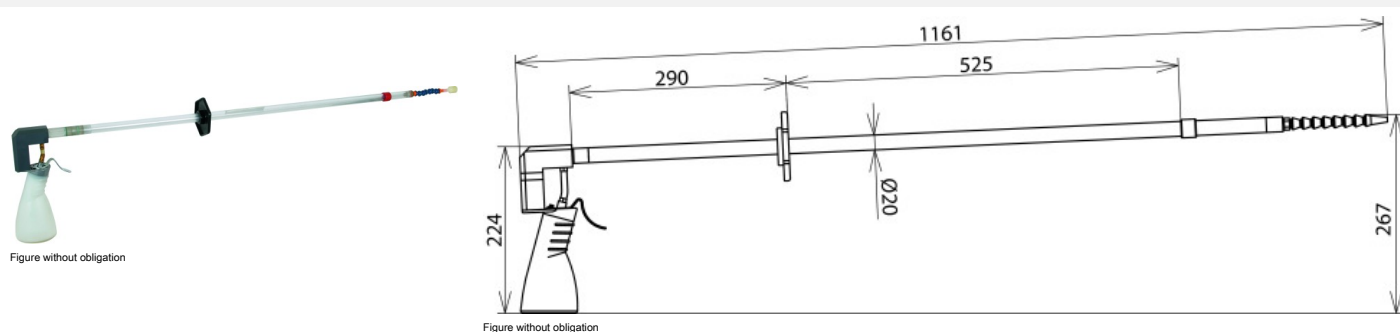

HOEL 36 20 1100 (785 399)

Type	HOEL 36 20 1100
Part No.	785 399
Nominal voltage (U _N)	Up to 36 kV
Total length (l ₀)	1160 mm
Insertion depth (l ₀)	280 mm
Length (handle) (l _H)	290 mm
Diameter	20 mm
Volume (oil container)	200 ml
Temperature range	+5 °C ... +50 °C
Standard	Based on DIN VDE 0681-1 and DIN VDE 0682-621
For use at	*
Accessory	Extension (500 mm) (Part No. 785 398)
Weight	757 g
Customs tariff number	82055980
GTIN	4013364146525
PU	1 Stk