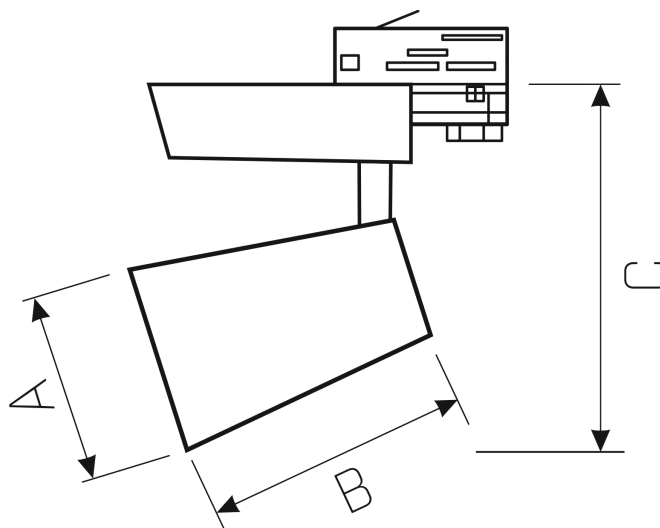

ESTRA

W0JP05982

LED luminaire ESTRA, with a power of 19 W, high light efficacy 140 lm/W. It is made of high-quality components, supported by a 5-year warranty. It shines with a warm light (3000K), which promotes relaxation and rest, making the illuminated room cosier. Narrow beam angle 10° gives directional light so that selected objects or surfaces can be better exposed. Designed to be mounted on a track.

Power	19 W	Voltage	230 V
Colour temperature	3000 K	Colour of light	WW
Beam angle	10 °	Degree of protection (IP)	IP20

Technical data

Code	WQJP05982
Power	19 W
Nominal current	90.9 mA
Voltage	230 V
Energy consumption	19 kWh/1000h
Frequency	50HZ Hz
Protection class	I
Power supply included	+
Manufacturer of power supply	TCI
Power factor	0.93
Useful luminous flux*	2660 lm (360°)
Luminous flux**	1900 lm (360°)
Lamp efficacy	140 lm/W
Colour temperature	3000 K
Colour of light	WW
Beam angle	10 °
RA	80
Light source included	+
Producer of LED diodes	CREE
Uniformity of color SDCM max	3
Dimmable	OPC
Working temperature range	-20/+40 °
Lifespan	50000 h
Housing material	Aluminum
Degree of protection (IP)	IP20
Colour	White
Dimension (AxBxC)	109x130x190 mm
For use	Inside
Assembly method	on track
Application	Inside
Made in	PL