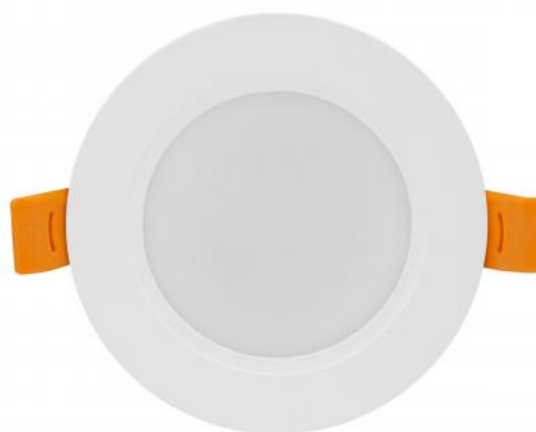

DURE 3

SLI043021CW_PW

See
more

Downlight luminaire DURE 3, with a power of 5 W, high light efficacy 130 lm/W. It has a high IP54 rating, making it ideal for use in rooms with high humidity. It shines with a cold light colour (6000K), which is suitable for rooms where we need to be most focused and concentrated, such as technical workstations. Designed for recessed mounting.

IP54**IK06**

Power	5 W	Voltage	230 V
Luminous flux*	650 lm (360°)	Colour temperature	6000 K
Colour of light	CW	Beam angle	110 °
IK	6	Degree of protection (IP)	IP54

Technical data

Code	SLI043021CW_PW
Power	5 W
Nominal current	36 mA
Voltage	230 V
Energy consumption	5 kWh/1000h
Frequency	50HZ Hz
Protection class	II
Power factor	0.6
Useful luminous flux*	650 lm (360°)
Luminous flux**	500 lm (360°)
Lamp efficacy	130 lm/W
Colour temperature	6000 K
Colour of light	CW
Beam angle	110 °
RA	80
Uniformity of color SDCM max	5
Dimmable	No
Working temperature range	-20/+40 °
Lifespan	17000 h
Housing material	PC+PS
IK	6
Degree of protection (IP)	IP54
Colour	White
Dimension (AxBxC)	95x31 mm
Mounting hole	72 mm
For use	Inside
Assembly method	Recessed
Application	INT
Made in	PRC