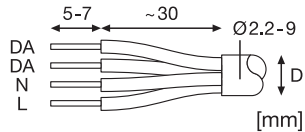

**SP DRIVER DALI
PLANNED**