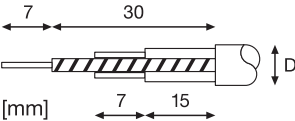

SP RING D133

EAN 4099854013355 (WHITE)

EAN 4099854013386 (BLACK)

SP RING D180

EAN 4099854013416 (WHITE)

EAN 4099854013447 (BLACK)

CONNECTOR BOX 3 POLE

EAN 4099854013508

H03 VV-F 3 x 0,75 D 6,0

H05 VV-F 3 x 1,0 D 7,0

H05 VV-F 3 x 1,5 D 8,5

**SP DRIVER DALI
PLANNED**