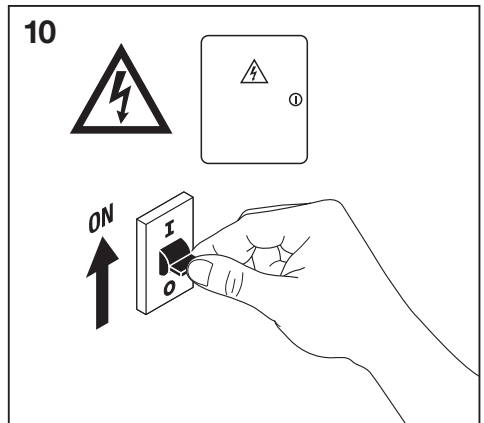

C10	B16	C16
		
n=336	n=336	n=210

**5**

	✓	✓	✓	○
	ON	ON	ON	ON
	1 2	1 2	1 2	1 2
Current (CC)	85mA	140mA	180mA	140mA
Power	4W	6W	8W	6W
% rated lumen	50%	80%	100%	80%

Preset

**SP RING D133**

EAN 4099854013355 (WHITE)