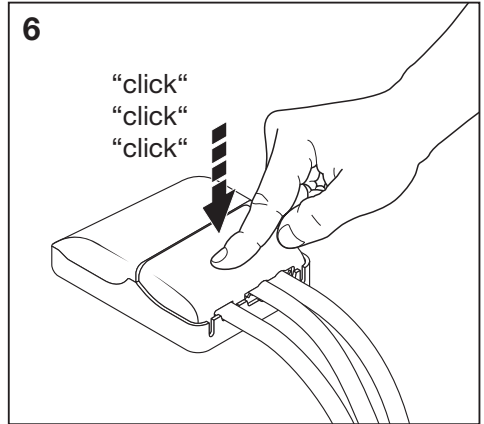

C10	B16	C16
		
n=336	n=336	n=210

**5**

	✓	✓	✓	○
	ON	ON	ON	ON
	1 2	1 2	1 2	1 2
Current (CC)	85mA	140mA	180mA	140mA
Power	4W	6W	8W	6W
% rated lumen	50%	80%	100%	80%

Preset

**SP RING D133**

EAN 4099854013355 (WHITE)