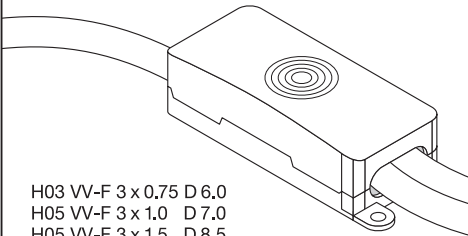

EAN 4099854013386 (BLACK)

**SP RING D180**

EAN 4099854013416 (WHITE)

EAN 4099854013447 (BLACK)

**CONNECTOR BOX 3 POLE**

EAN 4099854013508

H03 VV-F 3 x 0,75 D 6,0

H05 VV-F 3 x 1,0 D 7,0