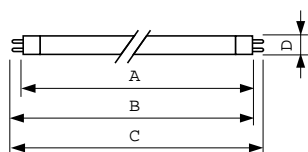

Product data

General Information		Operating and Electrical	
Cap-Base	G5 [G5]	Power Consumption	4.5 W
Flux measurement reference	Sphere	Lamp Current (Nom)	0.170 A
Light Technical		Voltage (Nom)	29 V
Color Code	33-640	Voltage (Nom)	29 V
Luminous Flux	130 lumen	Controls and Dimming	
Color Designation	Cool White (CW)	Dimmable	Yes
Chromaticity Coordinate X (Nom)	0.38	Mechanical and Housing	
Chromaticity Coordinate Y (Nom)	0.38	Bulb Shape	T5 [16 mm (T5)]
Correlated Color Temperature (Nom)	4000 K	Approval and Application	
Luminous Efficacy (rated) (Nom)	35 lm/W	Mercury (Hg) Content (Max)	2.5 mg
Color rendering index (CRI)	58	Mercury (Hg) Content (Nom)	4.4 mg

Product	D (max)	A (max)	B (max)	B (min)	C (max)
TL Mini 4W/33-640 FAM/10X25BOX	16 mm	135.9 mm	143.0 mm	140.6 mm	150.1 mm

Photometric data

Spectral Power Distribution Colour - TL Mini 4W/33-640 FAM/10X25BOX