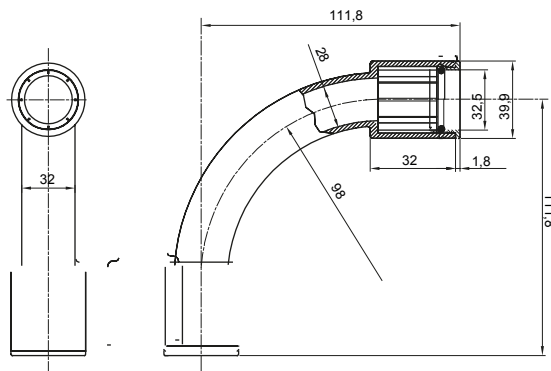

Routing components for rigid protective conduits with IP40 and IP67 protection degree.

Colour	Grey RAL 7035	IP degree	IP67
Conduits Ø (mm)	32	Type of material	Halogen-free in compliance with EN 60754-2
Electrocod	21221		

DIMENSIONAL

TECHNICAL SYMBOLOGY

IP

HF
HALOGEN FREE

IP67

STANDARDS/APPROVALS