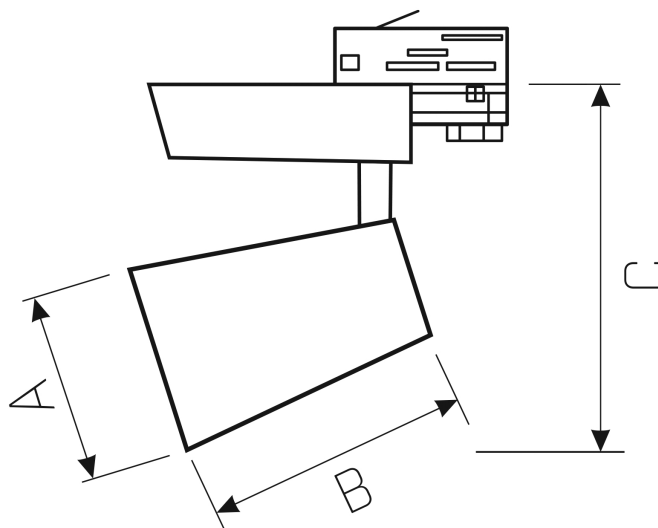

ESTRA

WOJP00329

LED luminaire ESTRA, with a power of 35 W, high light efficacy 135 lm/W. It is made of high-quality components, supported by a 5-year warranty. Lights up with neutral light - the most universal colour (4000K), which is suitable for the rooms we use on a daily basis, ensuring comfort during everyday activities. Narrow beam angle 40° gives directional light so that selected objects or surfaces can be better exposed. Designed to be mounted on a track.

Power **35 W**

Colour temperature **4000 K**

Beam angle **40 °**

Voltage **230 V**

Colour of light **Neutral white**

Degree of protection (IP) **IP20**

Technical data

Code	WOJP00329
Power	35 W
Nominal current	167.4 mA
Voltage	230 V
Energy consumption	35 kWh/1000h
Frequency	50HZ Hz
Protection class	I
Power supply included	+
Manufacturer of power supply	TRIDONIC
Power factor	0.93
Useful luminous flux*	4725 lm (360°)
Luminous flux**	3850 lm (360°)
Lamp efficacy	135 lm/W
Colour temperature	4000 K
Colour of light	Neutral white
Beam angle	40 °
RA	80
Light source included	+
Producer of LED diodes	CREE
Uniformity of color SDCM max	3
Dimmable	OPC
Working temperature range	-20/+40 °
Lifespan	50000 h
Housing material	Aluminum
Degree of protection (IP)	IP20
Colour	White
Dimension (AxBxC)	109x130x190 mm
For use	Inside
Assembly method	on track
Application	Inside
Made in	PL