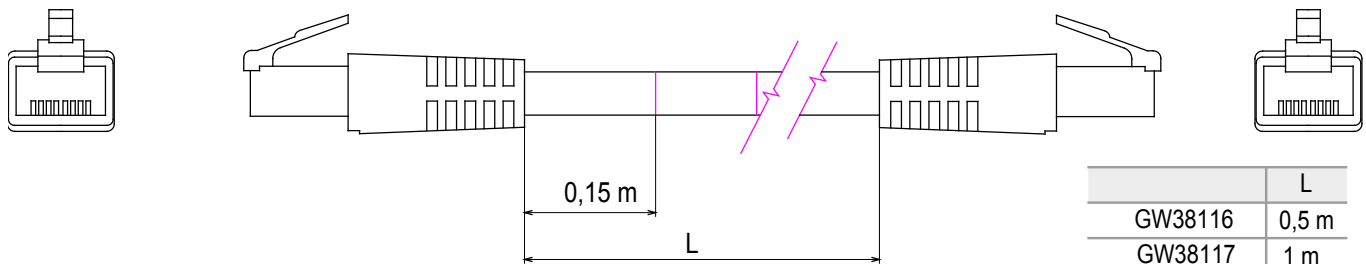

Product Data Sheet

GW38119

DATA CENTER range

Complete system for the connection and distribution of LAN networks in residential and tertiary areas. The range includes fibre optic solutions, wall panels, floor cabinets and copper wiring products. To wire copper networks, Data Center offers RJ45 connectors and HDMI and USB couplers suitable for Gewiss civil series, permutation cords and UTP and FTP cables, offering installation flexibility and ease of wiring.

Category	Patch-cord	Description	RJ45 - RJ45
Use category	5e	Cables type	UTP 24 AWG
System	UTP	Cable length	5 m
Colour	Grey	Electrocod	2972

DIMENSIONAL

	L
GW38116	0,5 m
GW38117	1 m
GW38118	2 m
GW38118	5 m