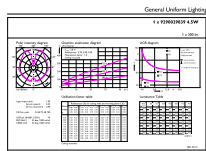

Product data

General Information	
Cap-Base	E27 [E27]
Nominal lifetime	15,000 hour(s)
Switching Cycle	20,000
Rated Lifetime (Hours)	15,000 hour(s)
Lighting Technology	LED
Light Technical	
Color Code	818 [CCT of 1800K]
Color Code	818 [CCT of 1800K]
Luminous Flux	300 lumen
Color Designation	1800
Correlated Color Temperature (Nom)	1800 K
Luminous Efficacy (rated) (Nom)	66.00 lm/W
Color Consistency	<6
Color rendering index (CRI)	80
LLMF At End Of Nominal Lifetime (Nom)	70 %
Operating and Electrical	
Line Frequency	50 to 60 Hz

Dimensional drawing

Product	D	C
LED classic-giant 28W E27 G200 GOLD ND	202 mm	286 mm

Photometric data

Light Distribution Diagram - LED classic-giant 28W E27 G200 GOLD ND

Spectral Power Distribution Colour - LED classic-giant 28W E27 G200 GOLD ND