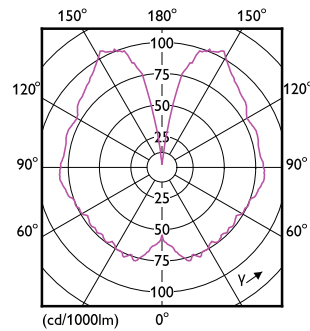

Product data

General Information	
Cap-Base	E27 [E27]
Nominal lifetime	15,000 hour(s)
Switching Cycle	20,000
Rated Lifetime (Hours)	15,000 hour(s)
Lighting Technology	LED
Light Technical	
Color Code	818 [CCT of 1800K]
Color Code	818 [CCT of 1800K]
Luminous Flux	300 lumen
Color Designation	1800
Correlated Color Temperature (Nom)	1800 K
Luminous Efficacy (rated) (Nom)	66.00 lm/W
Color Consistency	<6
Color rendering index (CRI)	80
LLMF At End Of Nominal Lifetime (Nom)	70 %
Operating and Electrical	
Line Frequency	50 to 60 Hz

Input Frequency	50 to 60 Hz
Power Consumption	4.5 W
Lamp Current (Nom)	40 mA
Wattage Equivalent	28 W
Starting Time (Nom)	0.5 s
Warm-up time to 60% light	0.5 s
Power Factor (Fraction)	0.7
Voltage (Nom)	220-240 V
Temperature	
T-Case Maximum (Nom)	45 °C
Controls and Dimming	
Dimmable	No
Mechanical and Housing	
Bulb Finish	Amber
Bulb Shape	G200 [G 200mm]

Dimensional drawing

Product	D	C
LED classic-giant 28W E27 G200 GOLD ND	202 mm	286 mm

Photometric data

Light Distribution Diagram - LED classic-giant 28W E27 G200 GOLD ND

Spectral Power Distribution Colour - LED classic-giant 28W E27 G200 GOLD ND