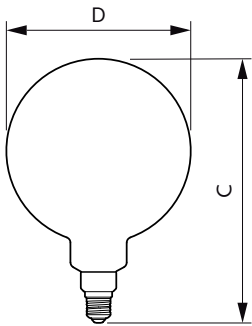

Order code	929002983901
Numerator - Quantity Per Pack	1
Numerator - Packs per outer box	2
Material number (12NC)	929002983901
Full product name	LED classic-giant 28W E27 G200 GOLD ND
EAN/UPC - Case	8719514313859

Dimensional drawing

Product	D	C
LED classic-giant 28W E27 G200 GOLD ND	202 mm	286 mm

Photometric data

Light Distribution Diagram - LED classic-giant 28W E27 G200 GOLD ND

Spectral Power Distribution Colour - LED classic-giant 28W E27 G200 GOLD ND