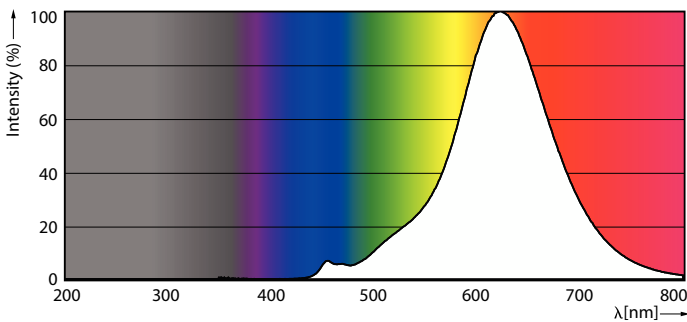

Product data

General Information	
Cap-Base	E27 [E27]
Nominal lifetime	15,000 hour(s)
Switching Cycle	20,000
Rated Lifetime (Hours)	15,000 hour(s)
Lighting Technology	LED
Light Technical	
Color Code	818 [CCT of 1800K]
Color Code	818 [CCT of 1800K]
Luminous Flux	300 lumen
Color Designation	1800
Correlated Color Temperature (Nom)	1800 K
Luminous Efficacy (rated) (Nom)	66.00 lm/W
Color Consistency	<6
Color rendering index (CRI)	80
LLMF At End Of Nominal Lifetime (Nom)	70 %
Operating and Electrical	
Line Frequency	50 to 60 Hz

Dimensional drawing

Product	D	C
LED classic-giant 28W E27 G200 GOLD ND	202 mm	286 mm

Photometric data

Light Distribution Diagram - LED classic-giant 28W E27 G200 GOLD ND

Spectral Power Distribution Colour - LED classic-giant 28W E27 G200 GOLD ND