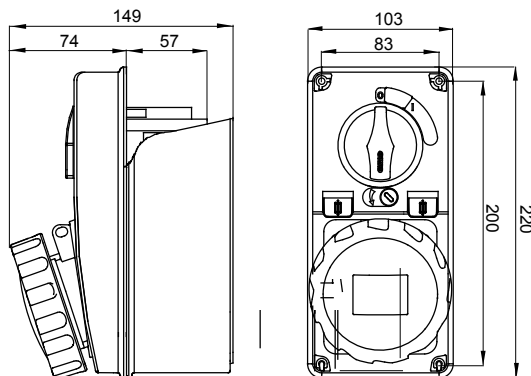

## GW66226N

IB Range

Industrial-type socket-outlets conforming to IEC 309 Standard, with mechanical interlock consisting of a circuit breaker enabling the plug to be connected and disconnected only in the open position, and the switch to close only with the plug inserted. Wide range including models with rotary switch and fuseholder base, AUTOMATIKA with 6kA C characteristic miniature circuit breaker, and version with safety transformer. High application versatility thanks to the possibility of assembly in back-mounting and flush-mounting boxes, and boards of the 68 Q-DIN and Q-MC ranges.

Type of fuse	Ø 10.3x38 mm	Type	Vertical
Fuse breaking capacity	> 50 kA	Thermo-pressure with ball	125 °C (IB socket) - 80 °C (bottom)
Rated insulation voltage (Ui)	500 V	IP degree	IP67
No. of poles	2P+E	Mechanical resistance	IK08
Frequency	50/60 Hz	Operating temperature	-25 +40 °C
Protection	Fuse-holder base (CBF)	With back-mounting box	Yes
Electrocod	2222	Glow wire test	850 °C (IB socket) - 650 °C (bottom)
Colour	Blue	Breaking capacity (Icc)	10 kA
Weight	Max. 1.0 Kg	IB socket outlet rated current (In)	16 A
Rated impulse withstand voltage	4 kV	Rated current (A)	16
Reference h	6	Rated voltage	200 - 250 V

### DIMENSIONAL

### TECHNICAL SYMBOLOGY

**IP**  
IP67

**IK**  
IK08

**GWT**

850 °C (IB socket) - 650 °C (bottom)