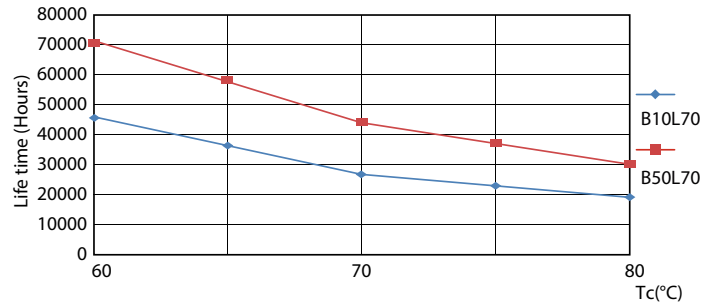

MASTER LEDtube T8 Ultra Efficient

Lifetime

Life Expectancy Diagram - MAS LEDtube 1500mm UE 20W 840 T8