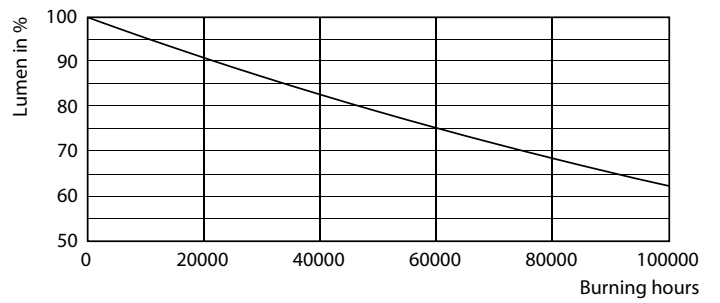

Product data

General Information		Operating and Electrical	
Cap-Base	G13 ROT (Rotating) [Medium Bi-Pin Fluorescent]	Line Frequency	50 to 60 Hz
Nominal lifetime	75,000 hour(s)	Input Frequency	50 to 60 Hz
Switching Cycle	200,000	Power Consumption	20 W
Lighting Technology	LED	Starting Time (Nom)	0.5 s
Flux measurement reference	Sphere	Warm-up time to 60% light	0.5 s
		Power Factor (Fraction)	0.9
		Voltage (Nom)	220-240 V
Light Technical		Temperature	
Color Code	840 [CCT of 4000K]	Ambient temperature range	-20 °C to 45 °C
Beam Angle (Nom)	160 degree(s)	T-Case Maximum (Nom)	60 °C
Luminous Flux	3,700 lumen		
Color Designation	Cool White (CW)	Controls and Dimming	
Correlated Color Temperature (Nom)	4000 K	Dimmable	No
Luminous Efficacy (rated) (Nom)	185 lm/W	Mechanical and Housing	
Color Consistency	<6	Bulb Finish	Frosted
Color rendering index (CRI)	80	Bulb Material	Plastic
LLMF At End Of Nominal Lifetime (Nom)	70 %		

MASTER LEDtube T8 Ultra Efficient

Photometric data

Light Distribution Diagram - MAS LEDtube 1500mm UE 20W 840 T8

Lifetime

Life Expectancy Diagram - MAS LEDtube 1500mm UE 20W 840 T8

Lumen Maintenance Diagram - MAS LEDtube 1500mm UE 20W 840 T8