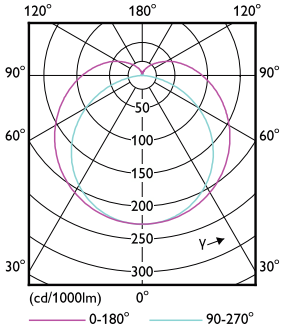

Dimensional drawing

Product	D1	D2	A1	A2	A3
MAS LEDtube 1500mm UE 20W 840 T8	25.8 mm	28 mm	1,498.8 mm	1,505.9 mm	1,513 mm

Photometric data

Spectral Power Distribution Colour - MAS LEDtube 1500mm UE 20W 840 T8

MASTER LEDtube T8 Ultra Efficient

Photometric data

Light Distribution Diagram - MAS LEDtube 1500mm UE 20W 840 T8

Lifetime

Life Expectancy Diagram - MAS LEDtube 1500mm UE 20W 840 T8

Lumen Maintenance Diagram - MAS LEDtube 1500mm UE 20W 840 T8