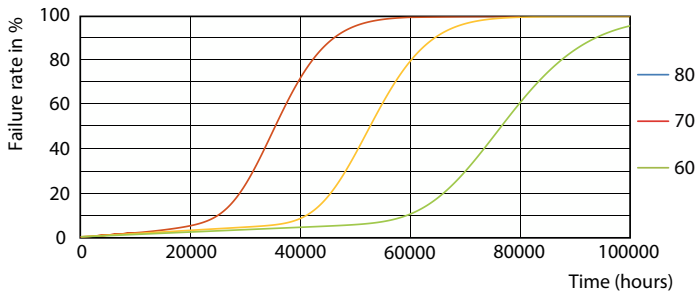

MASTER LEDtube T8 Ultra Efficient

Photometric data

Light Distribution Diagram - MAS LEDtube 1500mm UE 20W 840 T8

Lifetime

Life Expectancy Diagram - MAS LEDtube 1500mm UE 20W 840 T8

Lumen Maintenance Diagram - MAS LEDtube 1500mm UE 20W 840 T8