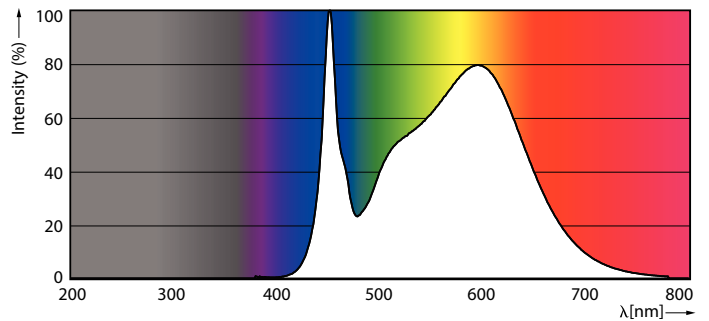

Spectral Power Distribution Colour - MAS LEDtube 1500mm UE 20W 840 T8