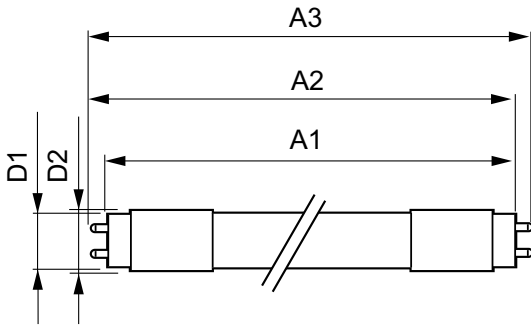

Product data

General Information		Operating and Electrical	
Cap-Base	G13 ROT (Rotating) [Medium Bi-Pin Fluorescent]	Line Frequency	50 to 60 Hz
Nominal lifetime	75,000 hour(s)	Input Frequency	50 to 60 Hz
Switching Cycle	200,000	Power Consumption	20 W
Lighting Technology	LED	Starting Time (Nom)	0.5 s
Flux measurement reference	Sphere	Warm-up time to 60% light	0.5 s
		Power Factor (Fraction)	0.9
		Voltage (Nom)	220-240 V
Light Technical		Temperature	
Color Code	840 [CCT of 4000K]	Ambient temperature range	-20 °C to 45 °C
Beam Angle (Nom)	160 degree(s)	T-Case Maximum (Nom)	60 °C
Luminous Flux	3,700 lumen		
Color Designation	Cool White (CW)	Controls and Dimming	
Correlated Color Temperature (Nom)	4000 K	Dimmable	No
Luminous Efficacy (rated) (Nom)	185 lm/W	Mechanical and Housing	
Color Consistency	<6	Bulb Finish	Frosted
Color rendering index (CRI)	80	Bulb Material	Plastic
LLMF At End Of Nominal Lifetime (Nom)	70 %		

MASTER LEDtube T8 Ultra Efficient

Product Length	1,500 mm
Bulb Shape	Tube, double-ended
Approval and Application	
Energy Saving Product	Yes
Approval Marks	RoHS compliance TUV CE marking KEMA Keur certificate
Energy Consumption kWh/1000 h	20 kWh
EPREL Registration Number	1,205,538
CE mark	Yes
EU RoHS compliant	Yes

Dimensional drawing

Product	D1	D2	A1	A2	A3
MAS LEDtube 1500mm UE 20W 840 T8	25.8 mm	28 mm	1,498.8 mm	1,505.9 mm	1,513 mm

Photometric data

Spectral Power Distribution Colour - MAS LEDtube 1500mm UE 20W 840 T8