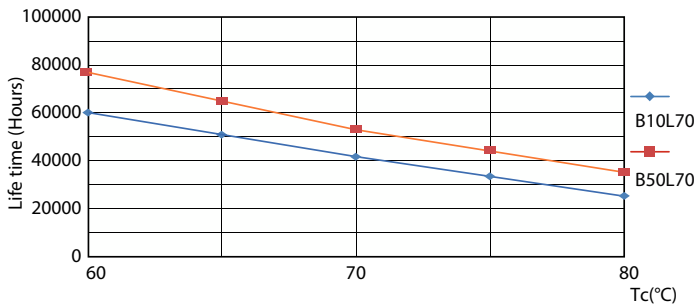

Lifetime

Life Expectancy Diagram - MAS LEDtube 1500mm UE 20W 840 T8