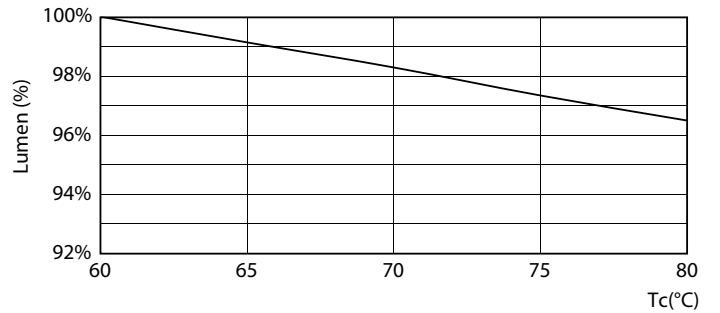

Lumen Maintenance Diagram - MAS LEDtube 1500mm UE 20W 840 T8

Lumen Maintenance Diagram - MAS LEDtube 1500mm UE 20W 840 T8