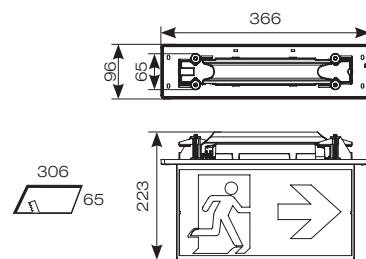

# Razzo Lithium Recessed Exit Sign

- Slim low profile recessed LED exit sign
- Supplied c/w all legends
- If not connected to DALI network self-test mode operates automatically
- Available in black and white finishes
- DALI emergency as standard