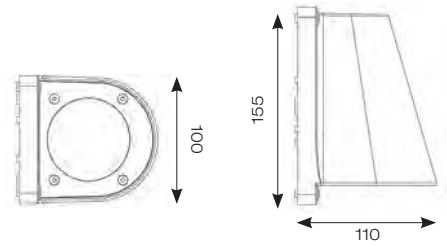

Dugas

- Compact die-cast aluminium wall light suitable for residential and hospitality applications (supplied less lamp)
- Installation in either upward or downward orientation
- Luminaire design allows for installation of GU10 LED lamps
- Graphite textured paint finish
- Option to add Bluetooth and WiFi enabled smart GU10 lamp(s)
 - AOCTOW/GU10LED/TW
 - AOCTOW/GU10LED/RGBTW

OCTO
Compatible

Connected by

CODE	DESCRIPTION	MAX WATTAGE	CLASS	IP	TRADE
ADU50	GU10	50W	1	IP44	£84.50