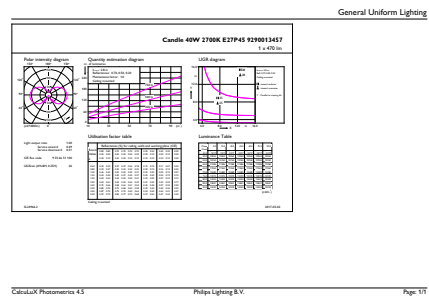

LEDbulb 40W E27 827 FR P45