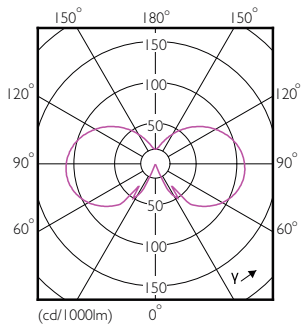

Product	D	C
Classic LEDLuster ND 4.3-40W E27 827 P45 FR	45 mm	78 mm

Photometric data

LEDbulb, Bulb A21 14W, 18W 2200-2700K

LEDbulb 40W E27 827 FR P45

LEDbulb 40W E14 827 FR B35

Classic frosted LED candles and lusters