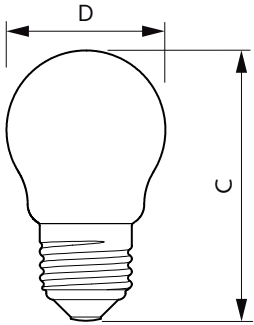

Classic frosted LED candles and lusters

Energy Consumption kWh/1000 h	5 kWh
EPREL Registration Number	387386
Product Data	
Full product code	871869670647300
Order product name	Classic LEDLuster ND 4.3-40W E27 827 P45 FR
EAN/UPC - Product	8718696706473

Order code	929001345702
Numerator - Quantity Per Pack	1
Numerator - Packs per outer box	10
Material Nr. (12NC)	929001345702
Net Weight (Piece)	0.014 kg

Dimensional drawing

Candle P45 230V 4-40W 250lm 2700K E27ND

Product	D	C
Classic LEDLuster ND 4.3-40W E27 827 P45 FR	45 mm	78 mm