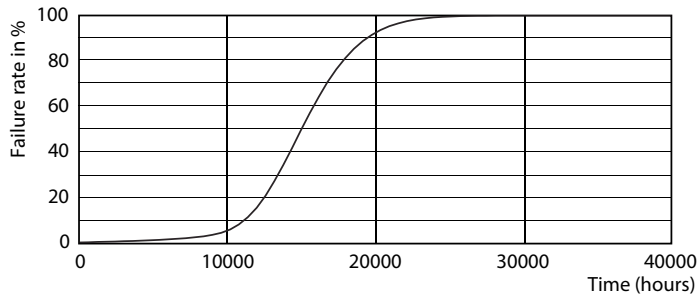

Classic frosted LED candles and lusters

Lifetime

LEDbulb 40W E14 827 FR B35