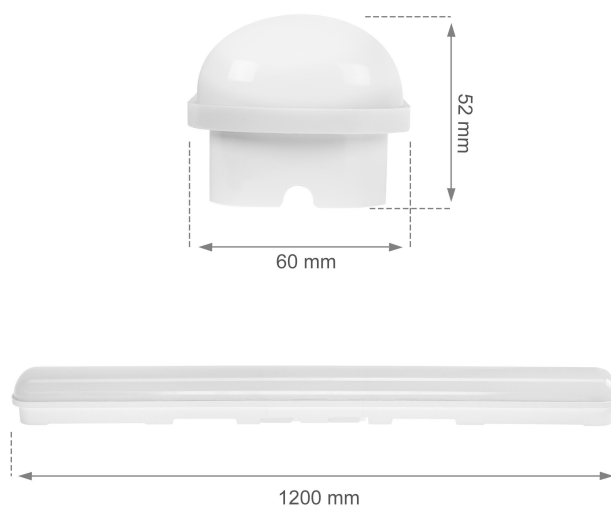

LIMEA GO

SLI028035NW

Hermetic luminaire LIMEA GO, with a power of 50 W, high light efficacy 120 lm/W. It has a very high degree of protection IP65, providing protection against the ingress of dust and water jets. IK07 class provides impact resistance. It shines with light of neutral - the most universal colour (4000K). Suitable for both surface and suspended mounting. The product is certified by the National Institute of Hygiene, so it can be used in rooms with high hygienic requirements.

IP65

IK07

Power	50 W	Voltage	230 V
Luminous flux*	6000 lm (120°)	Colour temperature	4000 K
Colour of light	Neutral white	Beam angle	120 °
IK	07	Degree of protection (IP)	IP65

Technical data

Code	SLI028035NW
Power	50 W
Nominal current	240 mA
Voltage	230 V
Energy efficiency class	E
Energy consumption	50 kWh/1000h
Frequency	50HZ Hz
Protection class	II
Power factor	0.9
Useful luminous flux*	6000 lm (120°)
Luminous flux**	6000 lm (360°)
Lamp efficacy	120 lm/W
Colour temperature	4000 K
Colour of light	Neutral white
Beam angle	120 °
RA	80
Light source included	+
Uniformity of color SDCM max	5
Dimmable	No
Working temperature range	-20/+40 °
Lifespan	17000 h
Housing material	plastic
IK	07
Degree of protection (IP)	IP65
Dimension (AxBxC)	1200X60X52 mm
For use	Outside
Assembly method	On the ceiling, Suspended
Made in	PRC